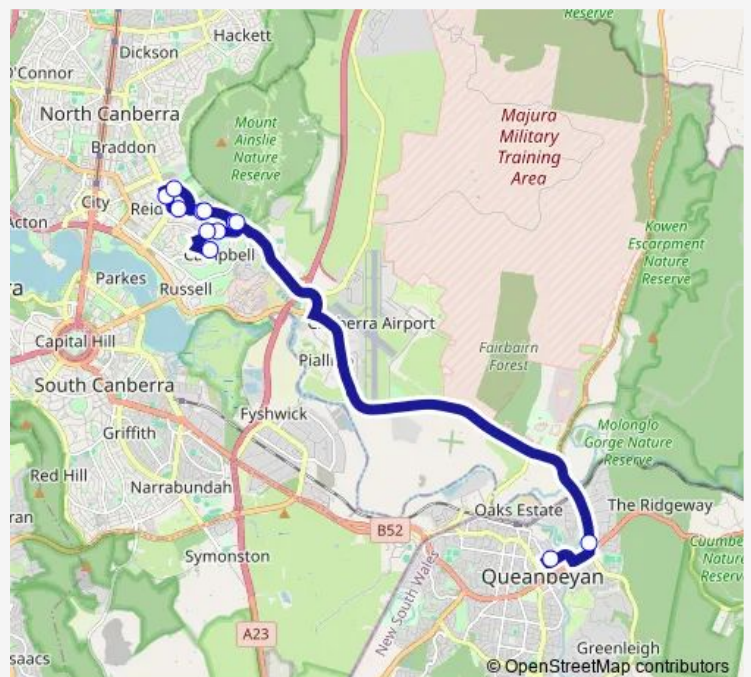

School Bus S174 Bungendore Ashby Dr to Campbell High

[Go to website](#)

**Direction**

Queanbeyan Interchange, Stand 2 — Campbell PS School Grounds

12 stops

[Open route schedule](#)

Queanbeyan Interchange, Stand 2

Yass Rd Opp Mulloon St

Fairbairn Av After Truscott St

Fairbairn Av Before Creswell St

Fairbairn Av Opp War Memorial

Limestone Av Opp War Memorial

Campbell HS Treloar Cr

Fairbairn Av After Treloar Cr

Fairbairn Av After Mount Ainslie Dr

White St After Vasey Cr

St Thomas More's PS White St

Campbell PS School Grounds

Route schedule

Queanbeyan Interchange, Stand 2 — Campbell PS School Grounds

Monday 08:20

Tuesday 08:20

Wednesday 08:20

Thursday 08:20

Friday 08:20

Saturday —

Sunday —

Route info

Direction: Queanbeyan Interchange, Stand 2

Stops: 12

Trip Duration: 0 hour 37 min