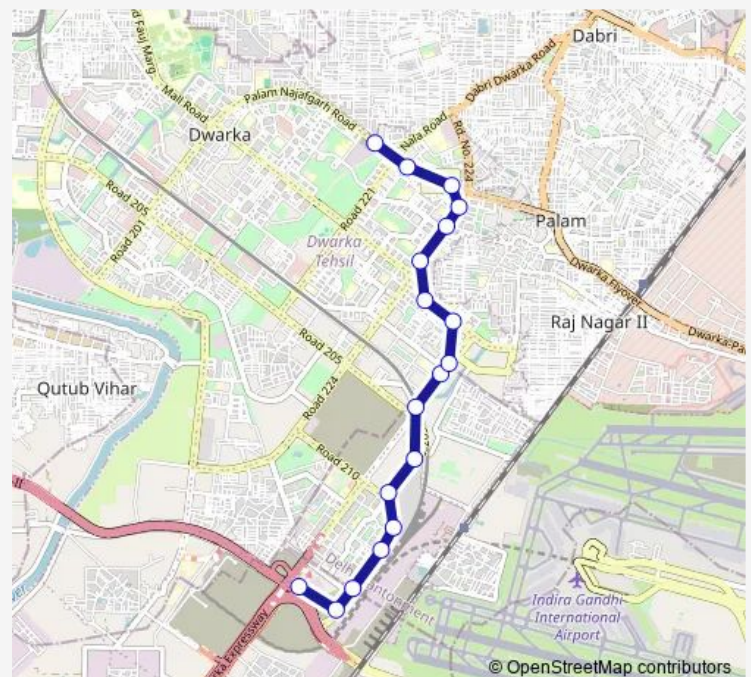

### Route schedule

Dwarka Sec 22 Cluster Depot — Madhu Vihar

Monday 06:00-20:52

Tuesday 06:00-20:52

Wednesday 06:00-20:52

Thursday 06:00-20:52

Friday 06:00-20:52

Saturday 06:00-20:52

Sunday 06:00-20:52

### Route info

Direction: Dwarka Sec 22 Cluster Depot

Stops: 18

Trip Duration: 0 hour 28 min

770astlup2

BusMaps

770astlup2 Bus time schedules and route maps are available in an offline PDF at [busmaps.com](https://busmaps.com). Use the [busmaps.com](https://busmaps.com) website to see live bus times, train schedule or subway schedule, and step-by-step directions for all public transit in New Delhi