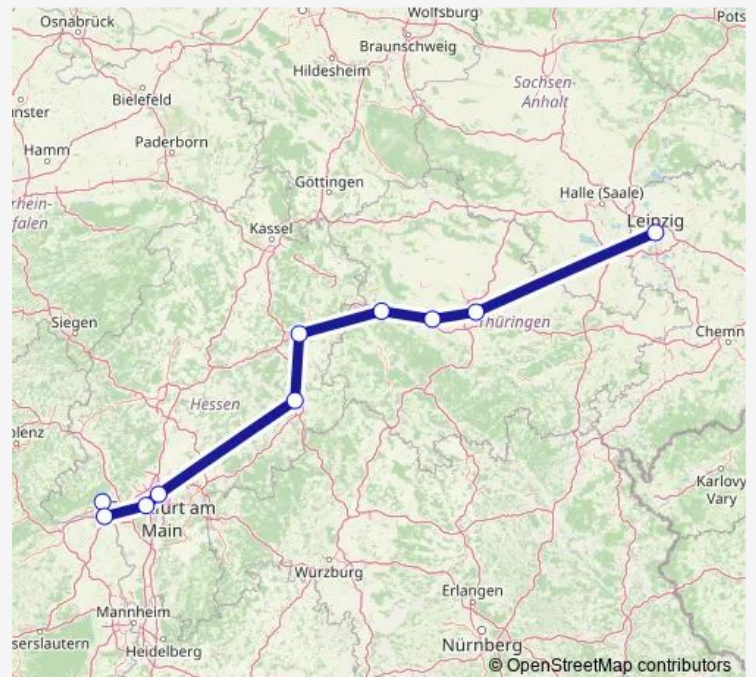

### Direction

Wiesbaden Hbf — Leipzig Hbf

10 stops

[Open route schedule](#)

Wiesbaden Hbf

Mainz Hbf

Frankfurt(M) Flughafen Fernbf

Frankfurt(Main)Hbf

Fulda

Kassel-Wilhelmshöhe

Eisenach

Gotha

Erfurt Hbf

Leipzig Hbf

### Route schedule

Wiesbaden Hbf — Leipzig Hbf

Monday —

Tuesday —

Wednesday —

Thursday —

Friday 20:26

Saturday —

### Route info

Direction: Wiesbaden Hbf

Stops: 10

Trip Duration: 3 hour 58 min

ICE 1659

BusMaps

**Direction**

Wiesbaden Hbf — Leipzig Hbf