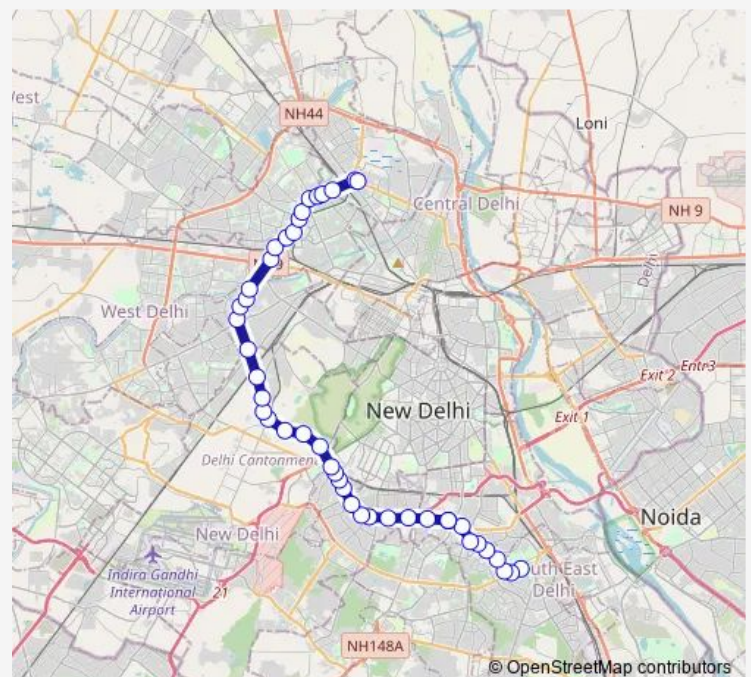

Satya Niketan

Arsd College (Dhaura Kuan)

Dhaura Kuan

Route schedule

Nehru Place Terminal — Azadpur Metro station

Monday 05:10-22:40

Tuesday 05:10-22:40

Wednesday 05:10-22:40

Thursday 05:10-22:40

Friday 05:10-22:40

Saturday 05:10-22:40

Sunday 05:10-22:40

Route info

Direction: Nehru Place Terminal

Stops: 44

Trip Duration: 1 hour 54 min