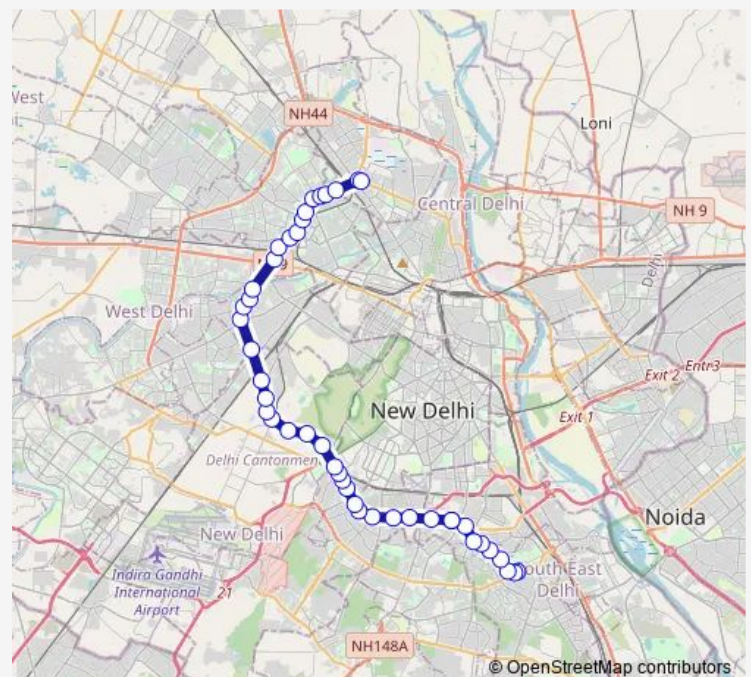

Satya Niketan

Arsd College (Dhaura Kuan)

Dhaura Kuan (Ring Road)

Route schedule

Nehru Place Terminal — Azadpur Metro station

Monday 06:40-23:40

Tuesday 06:40-23:40

Wednesday 06:40-23:40

Thursday 06:40-23:40

Friday 06:40-23:40

Saturday 06:40-23:40

Sunday 06:40-23:40

Route info

Direction: Nehru Place Terminal

Stops: 44

Trip Duration: 1 hour 52 min