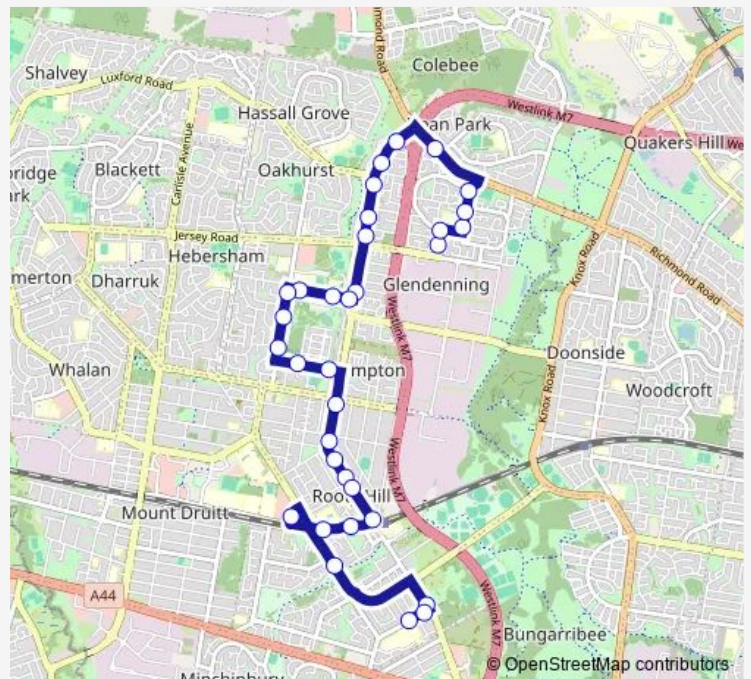

School Bus 6059 Adrienne St before Azzopardi Av to St Agnes Hs

[Go to website](#)

**Direction**

Adrienne St Before Azzopardi Av — St Agnes Catholic High School, Evans Rd

33 stops

[Open route schedule](#)

- Adrienne St Before Azzopardi Av
- Adrienne St At Armitage Dr
- Golding Dr After Armitage Dr
- Golding Dr Opp Winten Dr
- Golding Dr Before Armitage Dr
- Richmond Rd Opp Yarramundi Dr
- Rooty Hill Rd Opp Romley Cres
- Rooty Hill Rd North Before Simms Rd
- Rooty Hill Rd Opp Luxford Rd
- Rooty Hill Rd After Florence St
- Rooty Hill Rd Before Lamb St
- Rooty Hill Rd After Myra St
- Special School Bottles Rd At Rooty Hill Rd N
- Plumpton Public Bottles Rd Near Rooty Hill
- Bottles Rd Opp Plumpton High School
- Hyatts Rd Before Cannery Rd
- Plumpton Park, Hyatts Rd
- Hyatts Rd Before Bungalow Rd
- Bungalow Rd Opp Woodvale Cl
- Bungalow Rd Opp Chopin Park

Route schedule

Adrienne St Before Azzopardi Av — St Agnes Catholic High School, Evans Rd

Monday	07:10
Tuesday	07:10
Wednesday	07:10
Thursday	07:10
Friday	07:10
Saturday	—
Sunday	—

Route info

Direction: Adrienne St Before Azzopardi Av

Stops: 33

Trip Duration: 0 hour 30 min

6059 — Adrienne St before Azzopardi Av to St Agnes Hs

Rooty Hill Rd After Woodstock Av

Rooty Hill Rd Opp Spencer St

Rooty Hill Rd Opp St Aidans Catholic Church

Rooty Hill Rd Opp Sherbrooke St

Rooty Hill Rd Opp Rooty Hill Public School

Rooty Hill Rd At North Pde

North Pde Opp Perkins St

North Pde Opp Rooty Hill High School

West HQ, Sherbrooke St

Francis Rd Before Star Lane

Rooty Hill Rd Opp Evans Rd