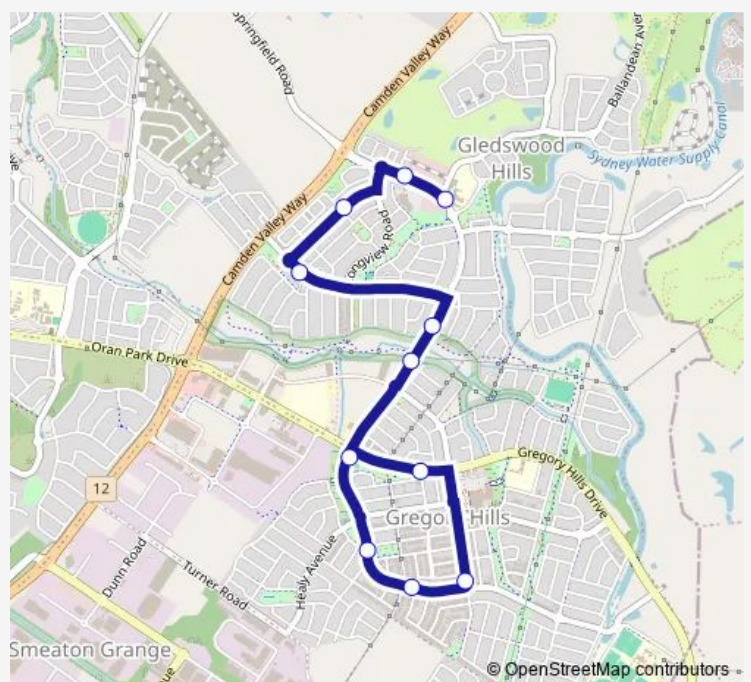

Marcellin Park, Donovan Park

Donovan Bvd At Duffy Av

Village Cct At Donovan Bvd

Thomas Donovan Reserve, Grgregory Hills Dr

The Hermitage Way At Digitaria Dr

The Hermitage Way Opp Devlin Dr

Fairbank Dr Before Lillydale Av

Lillydale Av At Rochford Rd

The Hermitage Way Opp The Country Club

Gledswood Hills Public School, The Hermitage Way

Route schedule

Donovan Bvd At Gregory Hills Dr — Gledswood Hills Public School, The Hermitage Way

Monday 08:27

Tuesday 08:27

Wednesday 08:27

Thursday 08:27

Friday —

Saturday —

Sunday —

Route info

Direction: Donovan Bvd At Gregory Hills Dr

Stops: 11

Trip Duration: 0 hour 15 min

6059 — Gregory Hills to Gledswood Hills Ps

6059 School Bus time schedules and route maps are available in an offline PDF at [busmaps.com](https://busmaps.com). Use the [busmaps.com](https://busmaps.com) website to see live bus times, train schedule or subway schedule, and step-by-step directions for all public transit in Liverpool