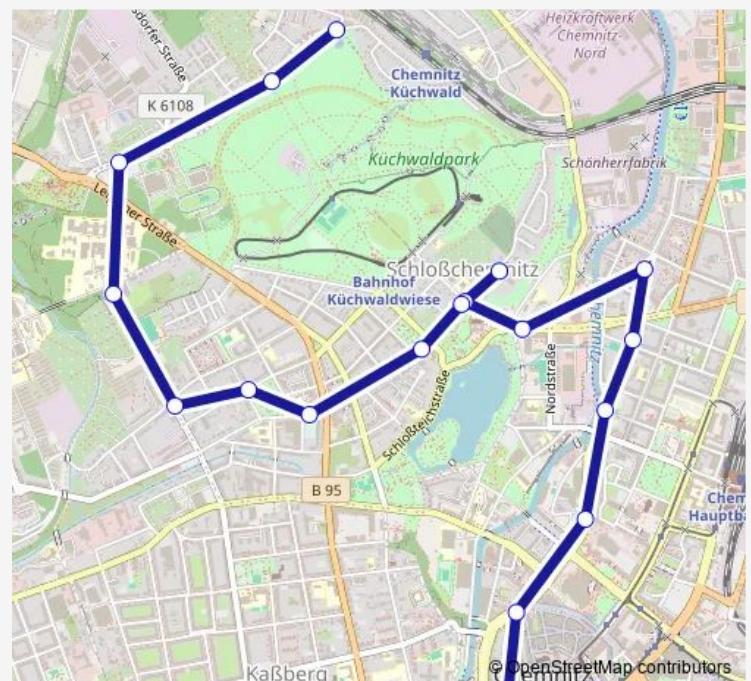

Chemnitz, Konradstr

Chemnitz, Luisenplatz

Chemnitz, Altendorfer Str

Chemnitz, Klinikum KÜchwald

Chemnitz, Eisstadion

Chemnitz, Am KÜchwald

Chemnitz, KÜchwald

Route schedule

Chemnitz, Zentralhaltestelle — Chemnitz, KÜchwald

Monday 05:45-22:45

Tuesday 05:45-22:45

Wednesday 05:45-22:45

Thursday 05:45-22:45

Friday 05:45-22:45

Saturday 05:45-22:45

Sunday 05:45-22:45

Route info

Direction: Chemnitz, Zentralhaltestelle

Stops: 19

Trip Duration: 0 hour 26 min

Direction

Chemnitz, Küchwald — Chemnitz, Zentralhaltestelle

22 stops

[Open route schedule](#)

Monday	05:11-22:11
Tuesday	05:11-22:11
Wednesday	05:11-22:11
Thursday	05:11-22:11
Friday	05:11-22:11
Saturday	05:11-22:11
Sunday	05:11-22:11

Route info

Direction: Chemnitz, Küchwald

Stops: 22

Trip Duration: 0 hour 29 min