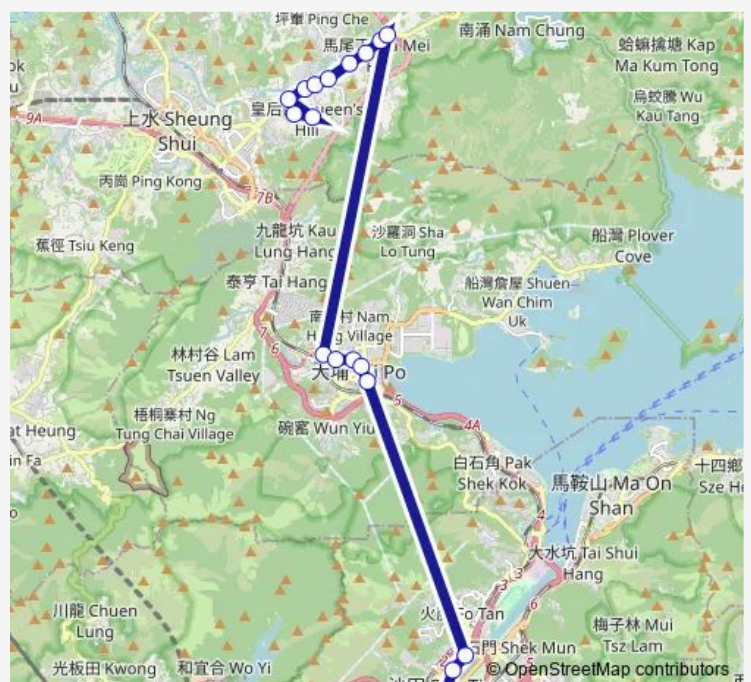

Route schedule

[Ctb] Queen'S Hill Estate|[Kmb] Queen'S Hill BUS Terminus — [Ctb] TAI WAI Station|[Kmb] TAI WAI Station BUS Terminus|[Lwb] TAI WAI Station BUS Terminus

Monday	06:30-18:00
Tuesday	06:30-18:00
Wednesday	06:30-18:00
Thursday	06:30-18:00
Friday	06:30-18:00
Saturday	07:00-18:00
Sunday	07:00-18:00

Route info

Direction: [Ctb] Queen'S Hill Estate|[Kmb] Queen'S Hill BUS Terminus

Stops: 22

Trip Duration: 0 hour 55 min

79 — Queen'S Hill Fanling - TAI WAI Station

[Ctb] Kwong FUK Estate, TAI PO Road|[Kmb+Ctb] Kwong FUK Estate/
Kwong FUK Estate, TAI PO Road|[Kmb] Kwong FUK Estate|[Lwb] Kwong FUK Estate