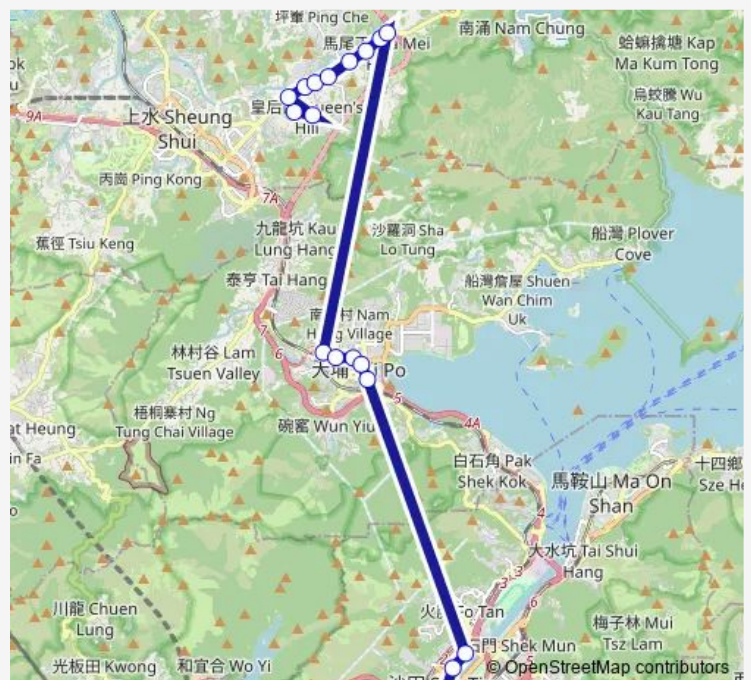

Route schedule

[Ctb] Queen'S Hill Estate|[Kmb] Queen'S Hill BUS Terminus — [Ctb] TAI WAI Station|[Kmb] TAI WAI Station BUS Terminus|[Lwb] TAI WAI Station BUS Terminus

Monday	06:30-18:00
Tuesday	06:30-18:00
Wednesday	06:30-18:00
Thursday	06:30-18:00
Friday	06:30-18:00
Saturday	07:00-18:00
Sunday	07:00-18:00

Route info

Direction: [Ctb] Queen'S Hill Estate|[Kmb] Queen'S Hill BUS Terminus

Stops: 22

Trip Duration: 0 hour 58 min

79 — Queen'S Hill Fanling - TAI WAI Station

[Ctb] Kwong FUK Estate, TAI PO Road|[Kmb+Ctb] Kwong FUK Estate/<Br>Kwong FUK Estate, TAI PO Road|[Kmb] Kwong FUK Estate|[Lwb] Kwong FUK Estate