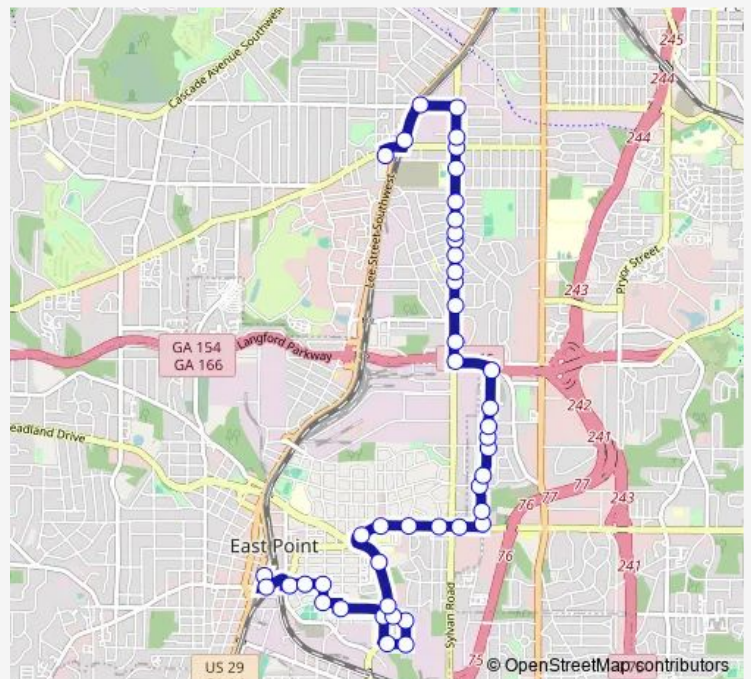

Bus 79 Sylvan Hills

[Go to website](#)

Direction
 Oakland City Station — EAST POINT STATION
 47 stops
[Open route schedule](#)

- Oakland City Station
- MURPHY AVE SW @ DILL AVE SW
- MURPHY AVE @ AVON AVE
- SYLVAN RD @ AVON AVE
- SYLVAN RD @ COX AVE
- SYLVAN RD @ DILL AVE
- SYLVAN RD @ ARDEN AVE
- SYLVAN RD SW @ DECKNER AVE SW
- Sylvan RD SW @ Byron DR Sw
- SYLVAN RD SW @ KATHERWOOD DR SW
- SYLVAN RD SW @ WOODBOURNE DR SW
- SYLVAN RD SW @ HARTE DR SW
- SYLVAN RD SW @ VICTORY DR SW
- SYLVAN RD SW @ MELROSE DR SW
- SYLVAN RD SW @ SYLVAN PL SW
- SYLVAN RD SW @ LANGSTON AVE SW
- SYLVAN RD SW @ ASTOR AVE SW
- SYLVAN RD SW @ ESTES DR
- LAKWOOD AVE @ SYLVAN RD
- SPRINGDALE RD SW @ LAKEWOOD AVE
- SPRINGDALE RD SW @ SPRINGDALE CIR

Route schedule

Oakland City Station — EAST POINT STATION

Monday	05:15-22:35
Tuesday	05:15-22:35
Wednesday	05:15-22:35
Thursday	05:15-22:35
Friday	05:15-22:35
Saturday	06:15-22:15
Sunday	06:15-22:15

Route info

Direction: Oakland City Station
 Stops: 47
 Trip Duration: 0 hour 26 min

79 — Sylvan Hills

SPRINGDALE RD @ SPRINGDALE PL

SPRINGDALE RD SW @ YALE PL SW

SPRINGDALE RD @ VINSON PL

SPRINGDALE RD SW @ PEGG RD SW

Wednesday 05:15-22:35

Thursday 05:15-22:35

Friday 05:15-22:35

Saturday 05:45-21:45

Sunday 05:45-21:45

Route info

Direction: EAST POINT STATION

Stops: 45