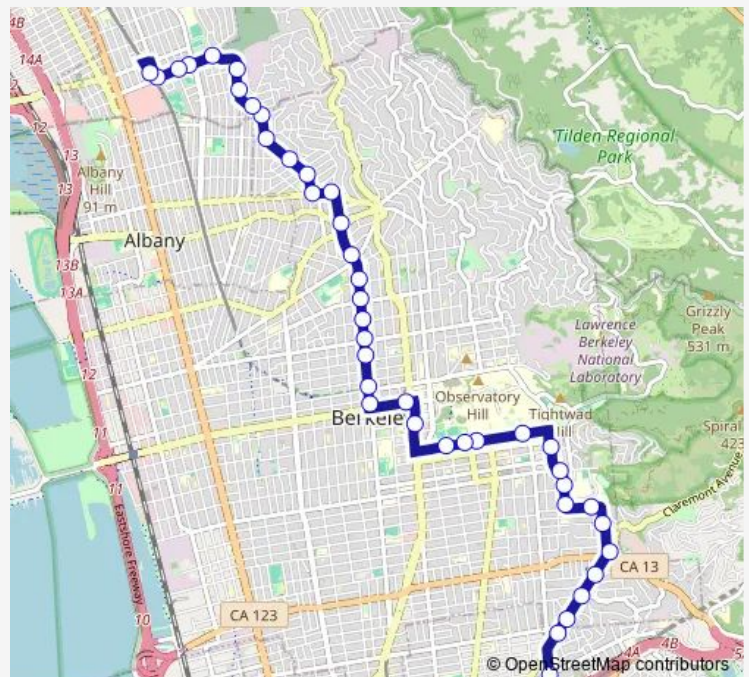

Shattuck Sq & Center St (Downtown Berkeley Bart)

University Av & Shattuck Av

Martin Luther King Jr Way & University Av

Martin Luther King Jr Way & Hearst Av

Route schedule

College Av & Miles Av (Claremont Middle School) — El Cerrito Plaza Bart

Monday 05:30-22:16

Tuesday 05:30-22:16

Wednesday 05:30-22:16

Thursday 05:30-22:16

Friday 05:30-22:16

Saturday 06:18-20:42

Sunday 06:18-20:42

Route info

Direction: College Av & Miles Av (Claremont Middle School)

Stops: 42

Trip Duration: 0 hour 42 min

79 — Colusa - The Alameda - Claremont

Martin Luther King Jr Way & Virginia St

Martin Luther King Jr Way & Cedar St

Saturday 06:00-20:24

Sunday 06:00-20:24

Route info

Direction: El Cerrito Plaza Bart

Stops: 47

Trip Duration: 0 hour 33 min

Shattuck Av & Allston Way

Shattuck Av & Kittredge St