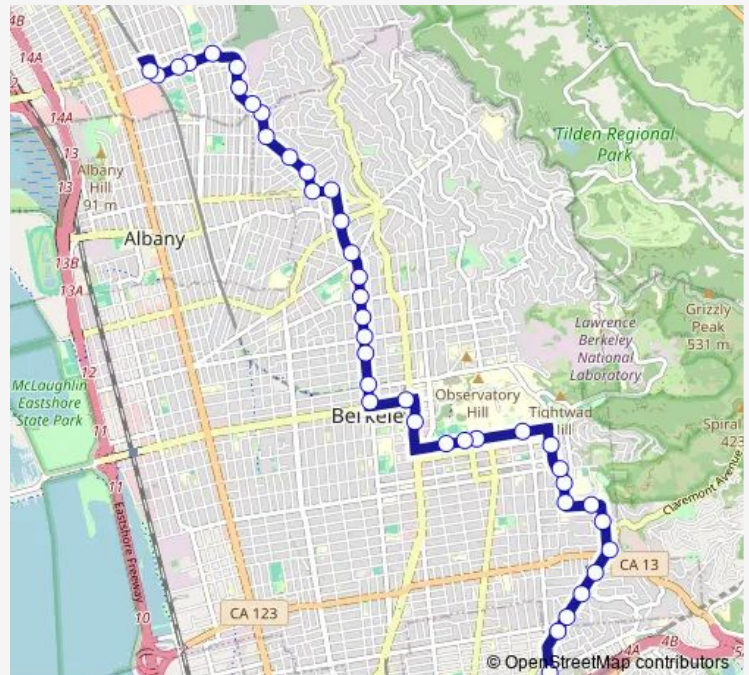

Shattuck Sq & Center St (Downtown Berkeley Bart)

University Av & Shattuck Av

Martin Luther King Jr Way & University Av

Martin Luther King Jr Way & Hearst Av

Route schedule

College Av & Miles Av (Claremont Middle School) — El Cerrito Plaza Bart

Monday 05:30-22:16

Tuesday 05:30-22:16

Wednesday 05:30-22:16

Thursday 05:30-22:16

Friday 05:30-22:16

Saturday 06:18-20:42

Sunday 06:18-20:42

Route info

Direction: College Av & Miles Av (Claremont Middle School)

Stops: 42

Trip Duration: 0 hour 34 min

79 — Colusa - The Alameda - Claremont

Martin Luther King Jr Way & Virginia St

Martin Luther King Jr Way & Cedar St

Saturday 06:00-20:24

Sunday 06:00-20:24

Route info

Direction: El Cerrito Plaza Bart

Stops: 47

Trip Duration: 0 hour 42 min

Shattuck Av & Allston Way

Shattuck Av & Kittredge St