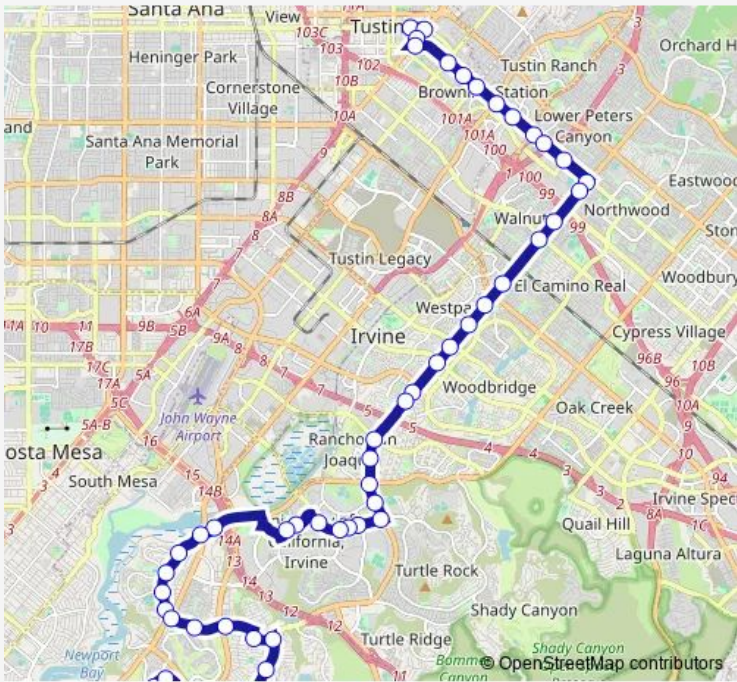

Bus 79 Tustin - Newport Beach

[Go to website](#)

Direction
 1ST-Centennial — Newport Trans CTR Dock 2
 58 stops
[Open route schedule](#)

- 1ST-Centennial
- Newport-1st
- Newport-Bryan
- Main-Newport
- Bryan-RED Hill
- Bryan-Farmington
- Bryan-Browning
- Bryan-Tustin Ranch
- Bryan-Myford
- Bryan-Jamboree
- Bryan-Market
- Bryan-EL Camino Real North
- Culver-Bryan
- Culver-Farwell
- Culver-Scottsdale
- Culver-Walnut
- Culver-Deerfield
- Culver-Irvine Center
- Culver-Warner
- Culver-Barranca
- Culver-Alton

Route schedule
 1ST-Centennial — Newport Trans CTR Dock 2

Monday	05:26-21:42
Tuesday	05:26-21:42
Wednesday	05:26-21:42
Thursday	05:26-21:42
Friday	05:26-21:42
Saturday	05:10-21:10
Sunday	05:10-21:10

Route info
 Direction: 1ST-Centennial
 Stops: 58
 Trip Duration: 1 hour 1 min

79 — Tustin - Newport Beach BusMaps

Culver-Main

Culver-SAN Leandro

Culver-Michelson

Culver-Ethel Coplen

Culver-University

Culver-Harvard

Campus-Culver

Thursday 05:41-21:54

Friday 05:41-21:54

Saturday 05:39-20:37

Sunday 05:39-20:37

Route info

Direction: Newport Trans CTR Dock 2

Stops: 56

Trip Duration: 1 hour 6 min