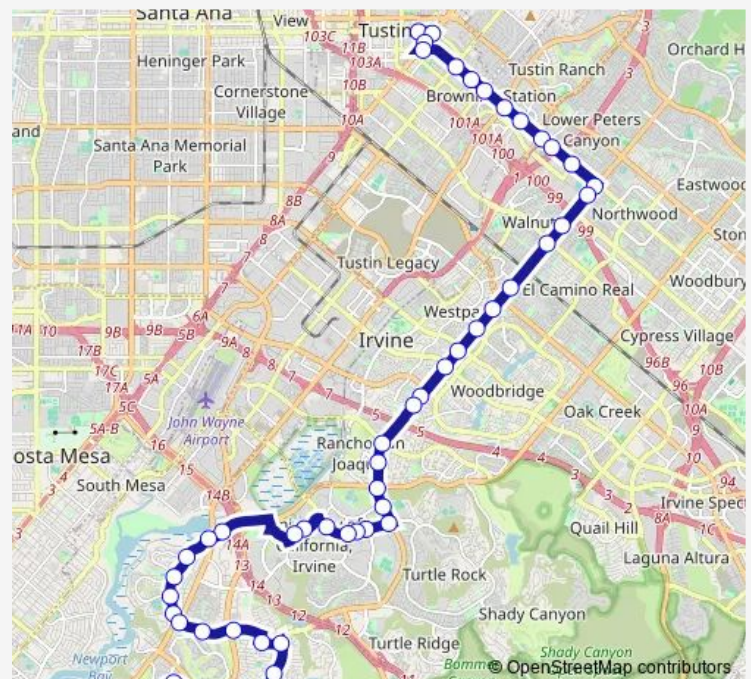

Culver-Bryan

Culver-Farwell

Culver-Scottsdale

Culver-Walnut

Culver-Deerfield

Culver-Irvine Center

Culver-Warner

Culver-Barranca

### Route schedule

1ST-Centennial — Newport Trans CTR Dock 2

Monday 05:26-21:42

Tuesday 05:26-21:42

Wednesday 05:26-21:42

Thursday 05:26-21:42

Friday 05:26-21:42

Saturday 05:10-21:10

### Route info

Direction: 1ST-Centennial

Stops: 58

Trip Duration: 1 hour 6 min

79 — Tustin - Newport Beach

Culver-Main

Culver-SAN Leandro

Culver-Michelson