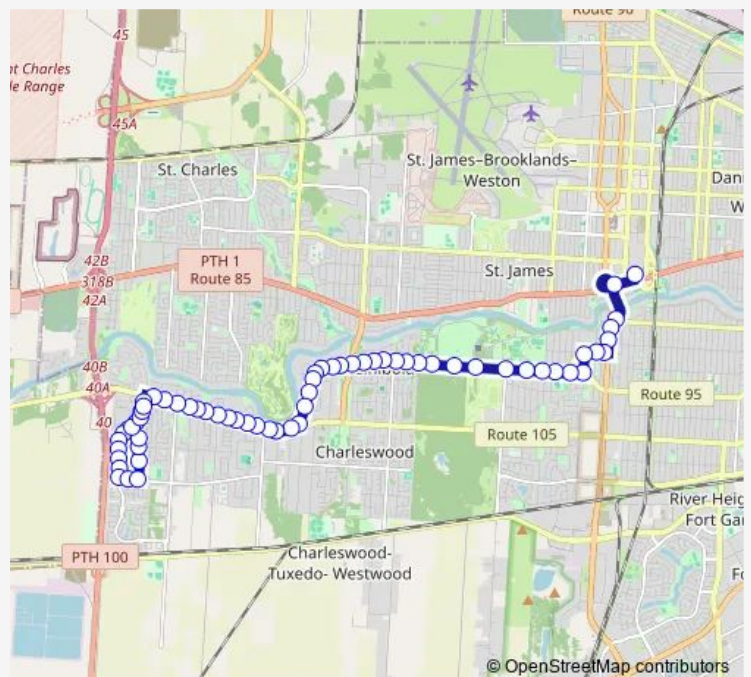

Northbound Dale at Brownell

Northbound Dale at Windmill

Northbound Dale at Roblin

Eastbound Roblin at Sparrow

Route schedule

Southbound Dale at Roblin — Southbound Polo Park at Polo Park (79)

Monday 08:24-22:32

Tuesday 08:24-22:32

Wednesday 08:24-22:32

Thursday 08:24-22:32

Friday 08:24-22:32

Saturday 05:27-21:38

Sunday 11:05-22:08

Route info

Direction: Southbound Dale at Roblin

Stops: 69

Trip Duration: 0 hour 34 min

79 — Charleswood

Eastbound Roblin at Malone

Eastbound Roblin at Charleswood

Eastbound Roblin at Berkley

Eastbound Roblin at Municipal

Eastbound Roblin at Community

Eastbound Roblin at Shelmerdine

Eastbound Roblin at Scotswood

Eastbound Roblin at Greenbrier

Eastbound Roblin at Pepperloaf

Eastbound Roblin at Harstone

Eastbound Roblin at Dieppe

Eastbound Roblin at Buckingham