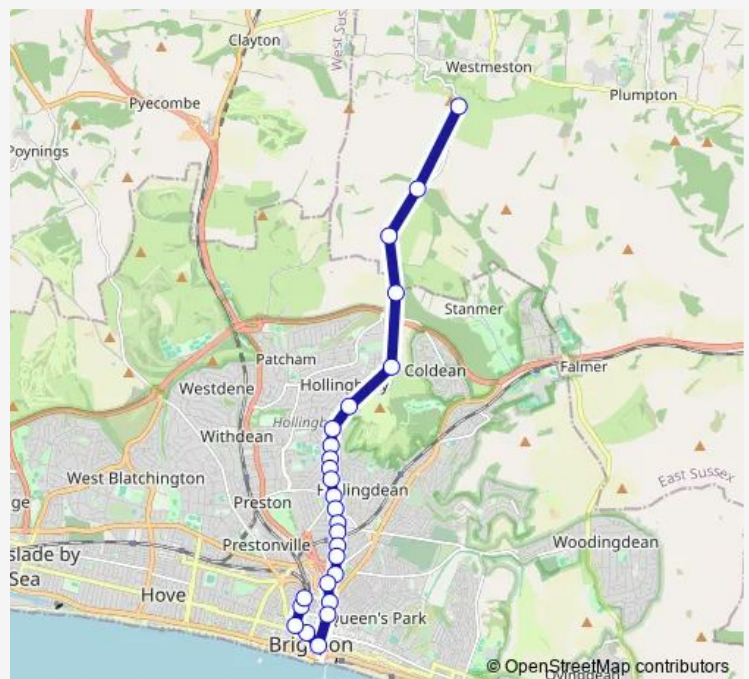

### Direction

Old Steine south — Ditchling Beacon

27 stops

[Open route schedule](#)

- Old Steine south
- North Street
- Clock Tower
- North Road
- Brighton Station
- North Road
- Kensington Gardens
- St Peter's Church
- London Road Shops
- Open Market
- Bromley Road
- Prince's Crescent
- Springfield Road East
- Rugby Road East
- Semley Road
- Fiveways
- St Matthias Church
- Osborne Road
- Varndean High School
- Friar Road
- Surrenden Road East End

### Route schedule

Old Steine south — Ditchling Beacon

Monday	—
Tuesday	—
Wednesday	—
Thursday	—
Friday	—
Saturday	09:45-17:35
Sunday	09:45-17:35

### Route info

Direction: Old Steine south

Stops: 27

Trip Duration: 0 hour 32 min

79 — Brighton - Ditchling Beacon [breeze Up To The Downs]

Hollingbury Castle

Wild Park

Upper Lodges Car Park

## Route info

Direction: Ditchling Beacon

Stops: 22

Trip Duration: 0 hour 23 min

79 Bus time schedules and route maps are available in an offline PDF at [busmaps.com](https://busmaps.com). Use the [busmaps.com](https://busmaps.com) website to see live bus times, train schedule or subway schedule, and step-by-step directions for all public transit in Brighton