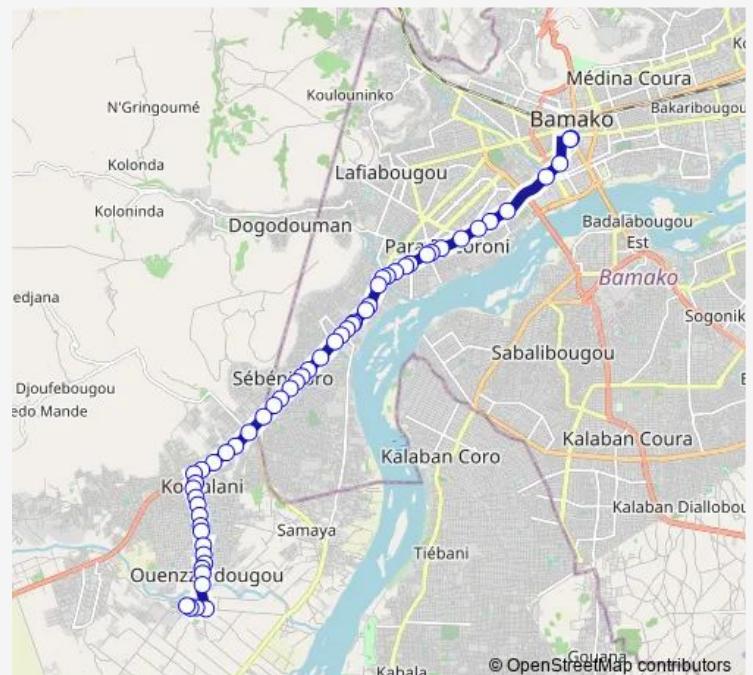

Arrêt Usine Carré

30 M

Station Da

Medersa Carré

Place Guinée

Wonyongoda

Pont Kofè

Somapim Carré

Thursday 07:16

Friday 07:16

Saturday 07:16

Sunday 07:16

Route info

Direction: Vox Da

Stops: 55

Trip Duration: 1 hour 9 min

79 — Sotrama 79 : Voxda ⇌ Ouenzinbougou

Viragecap

Rouani Da

Lycée Da

Maternité Carré

Missiri Da

Station Total

Sebenicoro Mairie Da

Sunday 08:25

Route info

Direction: Sanmakô Terminus

Stops: 59

Trip Duration: 1 hour 7 min

Coca-Cola

Arrêt

Mairie Da