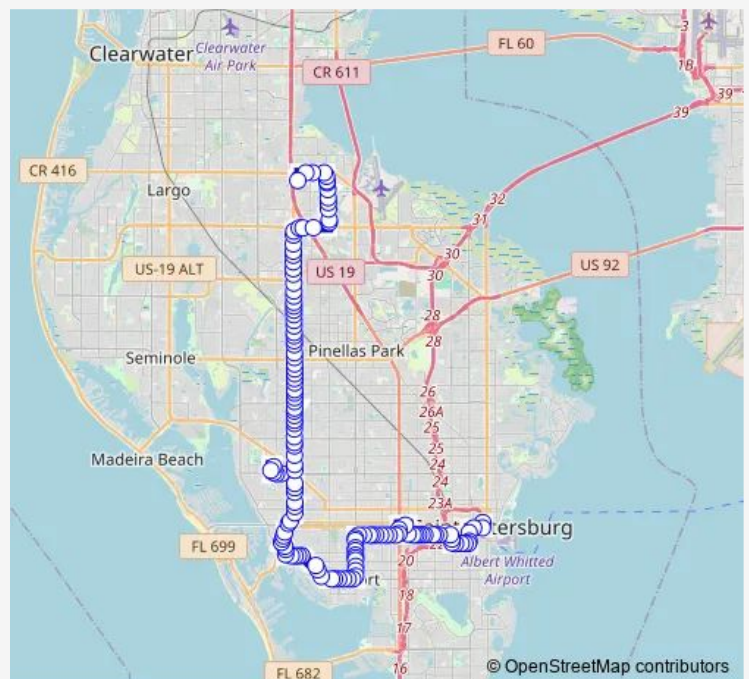

58th ST N + 142nd AVE N

58th ST N + Commerce Cir

58th ST N + Commerce Ct

Ulmerton RD + 58th ST N

Ulmerton RD + 60th ST N

66th ST N + Ulmerton Rd

66th ST N + 13024

66th ST N + 126th AVE N

66th ST N + 121st AVE N

66th ST N + 118th AVE N

66th ST + Bryan Dairy Rd

Route schedule

Largo Commons Walmart Shelter - D — 5TH ST ST N + 1ST AVE Ne

| | |
|-----------|-------------|
| Monday | 05:35-19:57 |
| Tuesday | 05:35-19:57 |
| Wednesday | 05:35-19:57 |
| Thursday | 05:35-19:57 |
| Friday | 05:35-19:57 |
| Saturday | 05:35-18:00 |
| Sunday | 08:00-17:25 |

Route info

Direction: Largo Commons Walmart Shelter - D

Stops: 131

Trip Duration: 1 hour 39 min

79 — ST Petersburg/Largo Transit Ctn

66th ST N + Bryan Dairy Rd

66th ST N + Regent Blvd

66th ST N + 10476

66th ST + 102nd Ave

66th ST + 100th Ave

66th ST + 97th Ave

66th ST + 94th Ave

66th ST + 92nd Ave

66th ST + 90th Ave

66th ST + 87th Ave

66th ST + 85th Ave