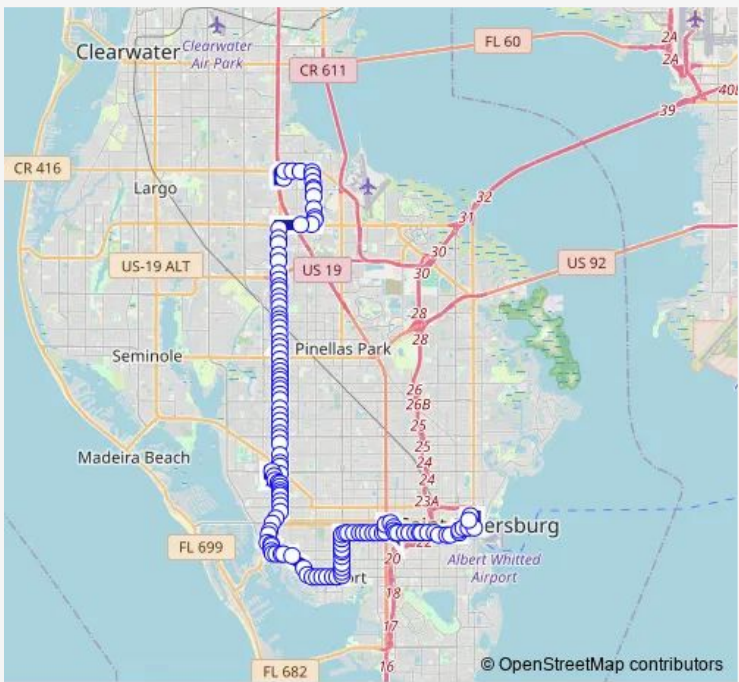

# Bus 79 ST Petersburg/Largo Transit Ctn

[Go to website](#)

**Direction**  
 Largo Commons Walmart Shelter - D — 5TH ST ST N + 1ST AVE Ne  
 131 stops  
[Open route schedule](#)

- Largo Commons Walmart Shelter - D
- Roosevelt Blvd + Dodge St
- Roosevelt Blvd + 6250
- Roosevelt Blvd + 61st ST N
- 58th ST N + Roosevelt Blvd
- 58th ST N + Crestmont ST N
- 58th ST N + Darren CT N
- 58th ST N + Colfax St
- 58th ST N + 150th AVE N
- 58th ST N + 147th AVE N
- 58th ST N + 142nd AVE N
- 58th ST N + Commerce Cir
- 58th ST N + Commerce Ct
- Ulmerton RD + 58th ST N
- Ulmerton RD + 60th ST N
- 66th ST N + Ulmerton Rd
- 66th ST N + 13024
- 66th ST N + 126th AVE N
- 66th ST N + 121st AVE N
- 66th ST N + 118th AVE N
- 66th ST + Bryan Dairy Rd

Route schedule  
 Largo Commons Walmart Shelter - D — 5TH ST ST N + 1ST AVE Ne

Monday	05:35-19:57
Tuesday	05:35-19:57
Wednesday	05:35-19:57
Thursday	05:35-19:57
Friday	05:35-19:57
Saturday	05:35-18:00
Sunday	08:00-17:25

**Route info**  
 Direction: Largo Commons Walmart Shelter - D  
 Stops: 131  
 Trip Duration: 1 hour 39 min

79 — ST Petersburg/Largo Transit Ctn **BusMaps**

66th ST N + Bryan Dairy Rd

66th ST N + Regent Blvd

66th ST + 85th Ave

66th ST + 8130

66th ST + 78th Ave

Freedom Village

66th ST N + Park Blvd

66th ST N + 69th AVE N

66th ST N + 68th AVE N

66th ST N + Jackson Blvd