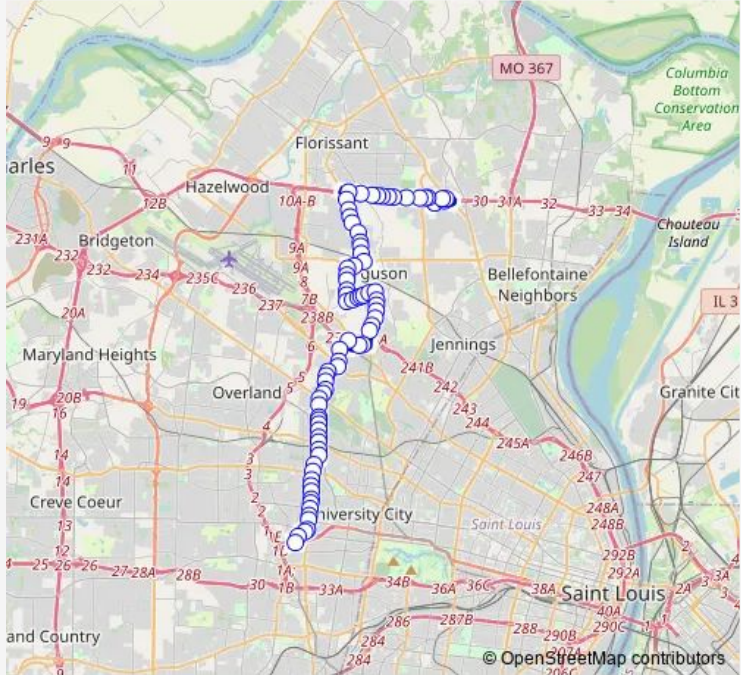

Bus 79 Ferguson-Clayton

[Go to website](#)

Direction
 North County Transit Center — Clayton Transit Center
 78 stops
[Open route schedule](#)

- North County Transit Center
- Pershall @ Trask Eb
- Dunn @ NEW Halls Ferry Wb
- Dunn @ Sugarpines Wb
- Dunn @ Clock Tower Wb
- Dunn @ West Florissant Wb
- Dunn @ West Florissant Wb
- Dunn @ Singing Pines Wb
- Dunn @ Summer RUN Wb
- Dunn @ Grandview Wb
- Dunn @ Waterford Wb
- Dunn @ Stonebury Wb
- Dunn @ Grandview Plaza Wb
- Dunn @ Washington Wb
- Dunn @ Plaza Duchesne Wb
- NEW Florissant @ Barto Sb
- North Florissant @ Elbring Sb
- North Florissant @ Grether Sb
- North Florissant @ White Sb
- North Florissant @ Frost Sb
- North Florissant @ Albert Sb

Route info
 Direction: North County Transit Center
 Stops: 78
 Trip Duration: 0 hour 43 min

79 — Ferguson-Clayton **BusMaps**

North Florissant @ Lakeview Court Sb

North Florissant @ January Sb

Airport @ North Florissant Wb

Airport @ Wabash Wb

Dade @ Airport Sb

Dade @ Carson Sb

Dade @ Tiffin Sb

Dade @ North Sb

Dade @ Graf Sb

Dade @ Suburban Sb

Suburban @ Harvey Eb