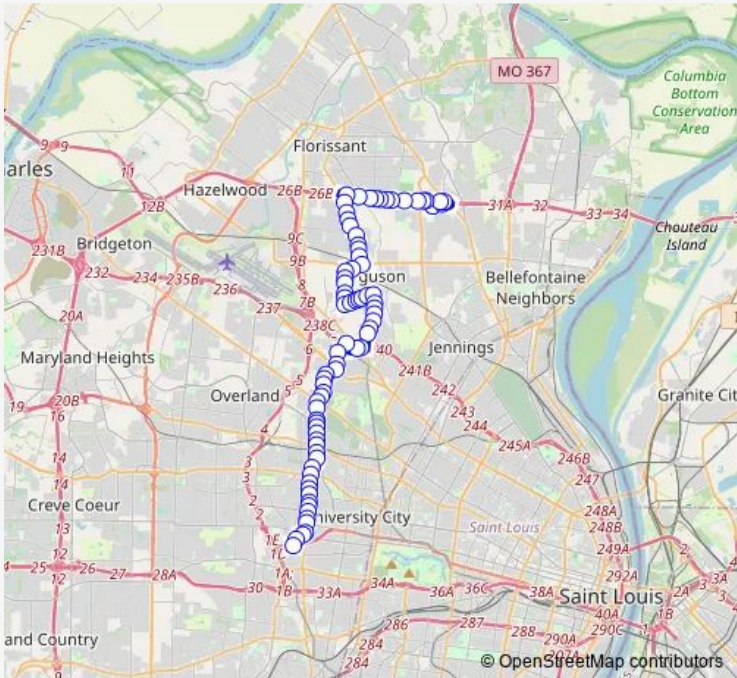

Bus 79 Ferguson-Clayton

[Go to website](#)

Direction
 North County Transit Center — Clayton Transit Center
 78 stops
[Open route schedule](#)

- North County Transit Center
- Pershall @ Trask Eb
- Dunn @ NEW Halls Ferry Wb
- DUNN @ SUGARPINES WB
- Dunn @ Clock Tower Wb
- Dunn @ West Florissant Wb
- Dunn @ West Florissant Wb
- Dunn @ Singing Pines Wb
- Dunn @ Summer RUN Wb
- Dunn @ Grandview Wb
- Dunn @ Waterford Wb
- Dunn @ Stonebury Wb
- Dunn @ Grandview Plaza Wb
- Dunn @ Washington Wb
- Dunn @ Plaza Duchesne Wb
- NEW Florissant @ Barto Sb
- North Florissant @ Elbring Sb
- North Florissant @ Grether Sb
- North Florissant @ White Sb
- North Florissant @ Frost Sb
- North Florissant @ Albert Sb

Route info
 Direction: North County Transit Center
 Stops: 78
 Trip Duration: 0 hour 43 min

79 — Ferguson-Clayton **BusMaps**

North Florissant @ Lakeview Court Sb

North Florissant @ January Sb

Airport @ North Florissant Wb

Airport @ Wabash Wb

Dade @ Airport Sb

Dade @ Carson Sb

Dade @ Tiffin Sb

Dade @ North Sb

Dade @ Graf Sb

Dade @ Suburban Sb

Suburban @ Harvey Eb