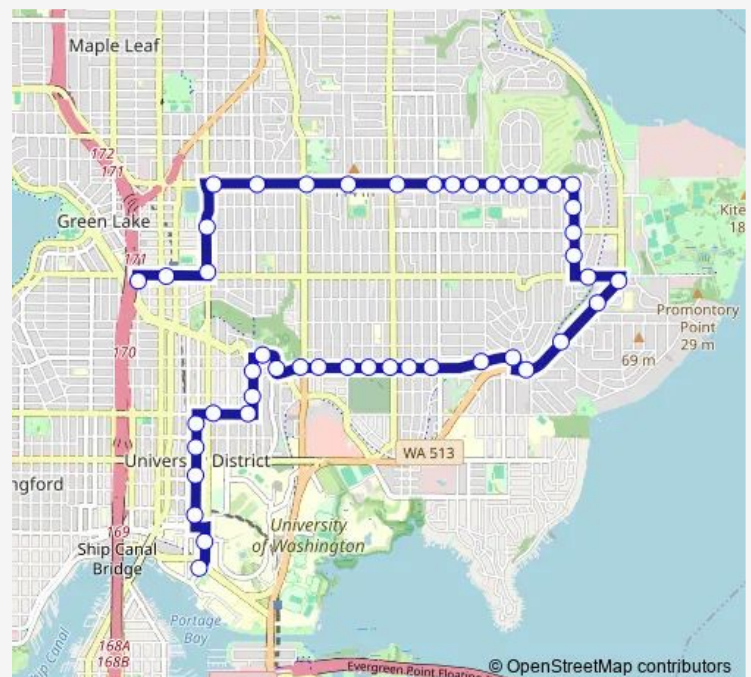

U District Station - Bay 5

University Way NE & NE 45th St

NE 50th St & University Way Ne

NE 50th St & 16th Ave Ne

20th Ave NE & NE 50th St

20th Ave NE & NE 52nd St

20th Ave NE & NE 54th St

NE Ravenna Blvd & 21st Ave Ne

NE 55th St & 45th Ave Ne

NE 55th St & Princeton Ave Ne

### Route schedule

Brooklyn Ave NE & NE Pacific St — NE 65th St & Oswego Pl Ne

Monday 05:25-21:30

Tuesday 05:25-21:30

Wednesday —

Thursday 05:25-21:30

Friday 05:25-21:30

Saturday —

### Route info

Direction: Brooklyn Ave NE & NE Pacific St

Stops: 45

Trip Duration: 0 hour 38 min

Sand Point Way NE & NE Windermere Rd

Sand Point Way NE & NE 61st St

NE 65th St & Sand Point Way Ne

NE 65th St & 55th Ave Ne