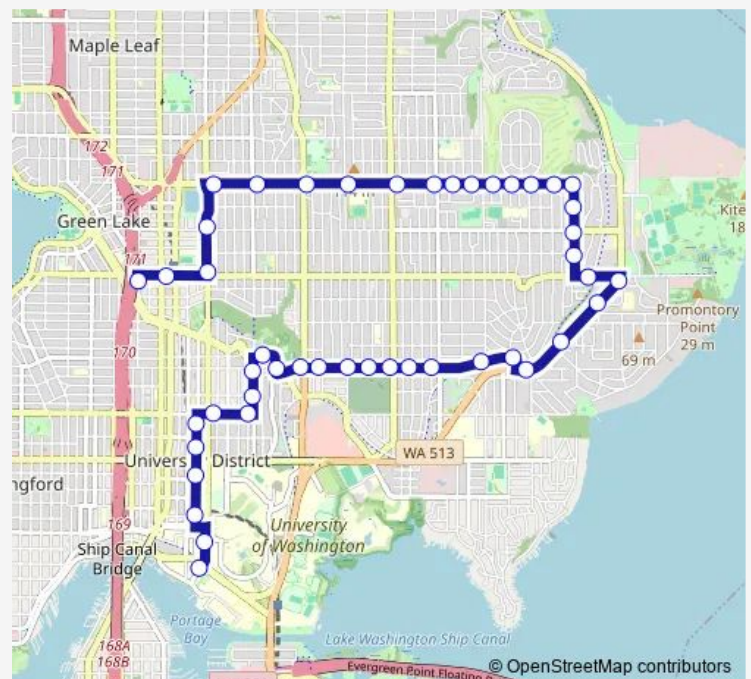

University Way NE & NE 41st St

U District Station - Bay 5

University Way NE & NE 45th St

NE 50th St & University Way Ne

NE 50th St & 16th Ave Ne

20th Ave NE & NE 50th St

20th Ave NE & NE 52nd St

20th Ave NE & NE 54th St

NE Ravenna Blvd & 21st Ave Ne

Ravenna Ave NE & NE 54th St

NE 55th St & 25th Ave Ne

NE 55th St & 27th Ave Ne

NE 55th St & 30th Ave Ne

NE 55th St & 33rd Ave Ne

NE 55th St & 35th Ave Ne

NE 55th St & 36th Ave Ne

Thursday 05:25-21:30

Friday 05:25-21:30

Saturday —

Sunday —

Route info

Direction: Brooklyn Ave NE & NE Pacific St

Stops: 45

Trip Duration: 0 hour 34 min

Sand Point Way NE & NE Windermere Rd

Sand Point Way NE & NE 61st St

NE 65th St & Sand Point Way Ne

NE 65th St & 55th Ave Ne

NE 65th St & 52nd Ave Ne

NE Princeton Way & Princeton Ave Ne

NE 65th St & Princeton Ave Ne