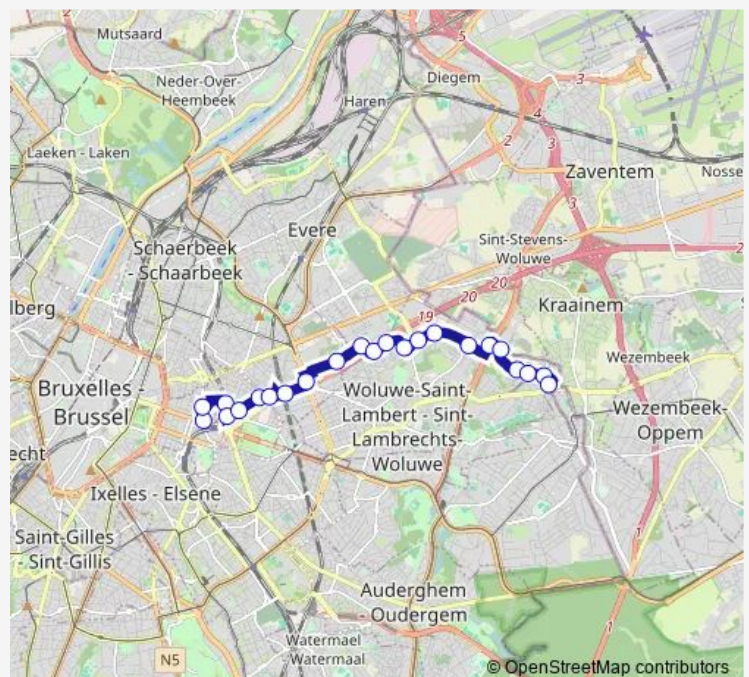

### Route schedule

Kraainem — Maelbeek

Monday	05:27-01:03 <sup>+1</sup>
Tuesday	05:27-01:03 <sup>+1</sup>
Wednesday	05:27-01:03 <sup>+1</sup>
Thursday	05:27-01:03 <sup>+1</sup>
Friday	05:27-01:03 <sup>+1</sup>
Saturday	05:27-01:03 <sup>+1</sup>
Sunday	05:27-01:03 <sup>+1</sup>

### Route info

Direction: Kraainem

Stops: 23

Trip Duration: 0 hour 27 min

79 — Kraainem - Schuman

Marie-Louise

Maelbeek

## Direction

Maelbeek — Kraainem

23 stops

[Open route schedule](#)

Maelbeek

Marie-Louise

Ambiorix

Schuman