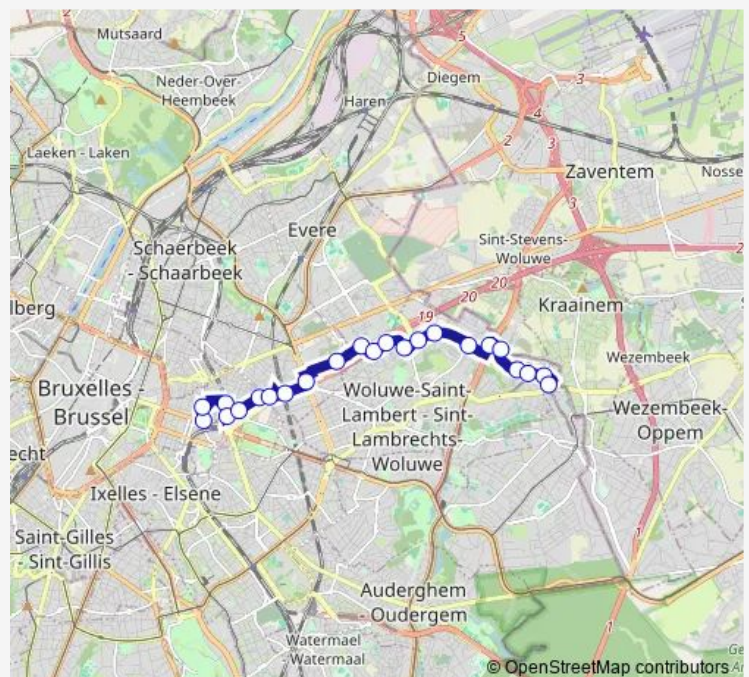

### Route schedule

Kraainem — Maelbeek

Monday	05:27-01:03 <sup>+1</sup>
Tuesday	05:27-01:03 <sup>+1</sup>
Wednesday	05:27-01:03 <sup>+1</sup>
Thursday	05:27-01:03 <sup>+1</sup>
Friday	05:27-01:03 <sup>+1</sup>
Saturday	05:27-01:03 <sup>+1</sup>
Sunday	05:27-01:03 <sup>+1</sup>

### Route info

Direction: Kraainem

Stops: 23

Trip Duration: 0 hour 24 min

79 — Kraainem - Schuman

Marie-Louise

Maelbeek

## Direction

Maelbeek — Kraainem

23 stops

[Open route schedule](#)

Maelbeek

Marie-Louise

Ambiorix

Schuman