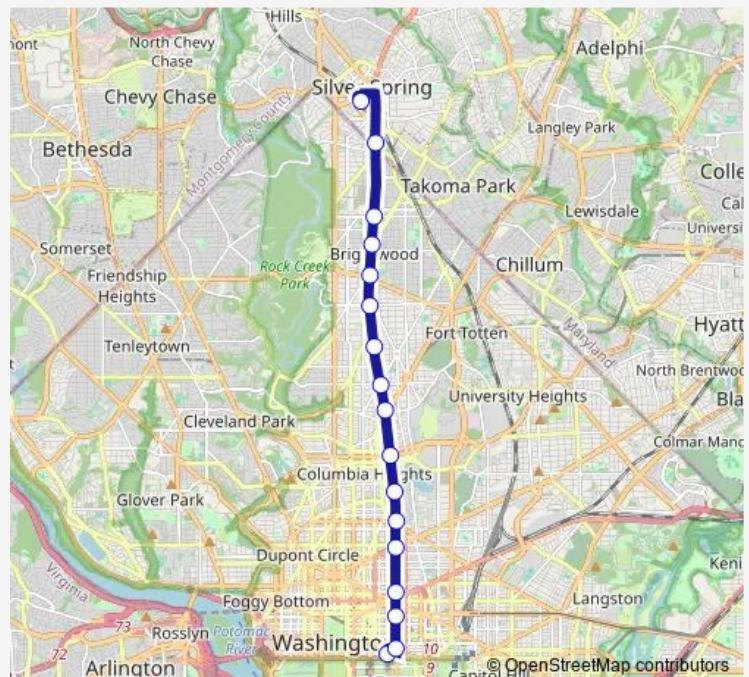

Georgia Av Nw+Columbia Rd Nw

Georgia Av NW+Howard PI NW

7 St Nw+T St Nw

7 St Nw+R St Nw

7 St Nw+M St Nw

7 St Nw+H St Nw

7 St Nw+Pennsylvania Av Nw

9 St NW+Constitution Av NW

Route schedule

Silver Spring+Bay 221 — 9 St NW+Constitution Av NW

Monday 05:54-21:00

Tuesday 05:54-20:42

Wednesday 05:54-20:42

Thursday 05:54-21:00

Friday 05:30-23:30

Saturday 06:08-21:00

Sunday 06:08-21:00

Route info

Direction: Silver Spring+Bay 221

Stops: 17

Trip Duration: 0 hour 51 min

79 — Georgia Avenue Metroextra

Direction

9 St NW+Constitution Av NW — Silver Spring+Bay 221

Thursday 06:00-21:00

Friday 05:30-23:30

Saturday 06:08-21:00

Sunday 06:08-21:00

Route info

Direction: 9 St NW+Constitution Av NW

Stops: 17

Trip Duration: 0 hour 55 min