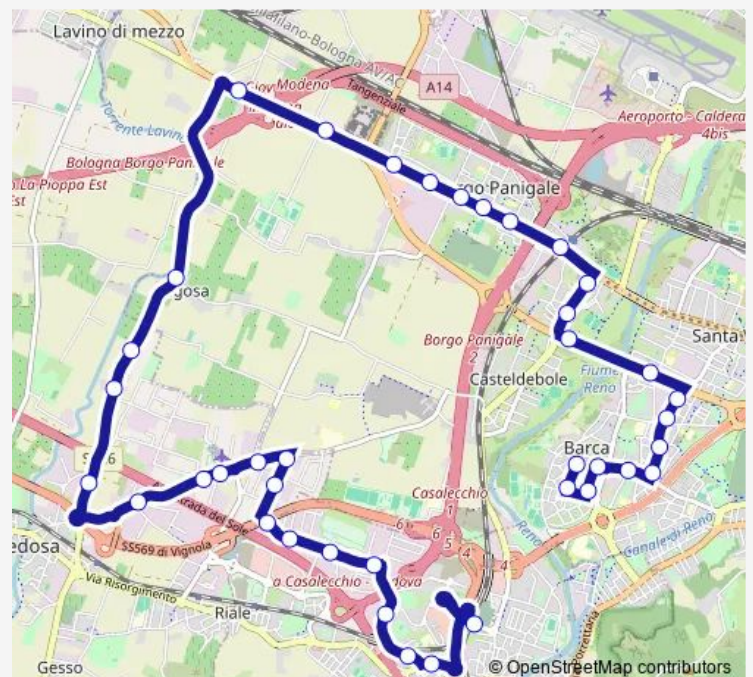

### Route schedule

Piazza Giovanni Xxiii — Stazione Casalecchio Garibaldi

Monday 07:00

Tuesday 07:00

Wednesday 07:00

Thursday 07:00

Friday 07:00

Saturday —

### Route info

Direction: Piazza Giovanni Xxiii

Stops: 39

Trip Duration: 0 hour 46 min

79 — Barca - Z.I. Casalecchio di Reno

Rigosa Chiesa

Zola Predosa Rigosa

Zola Predosa Masetti