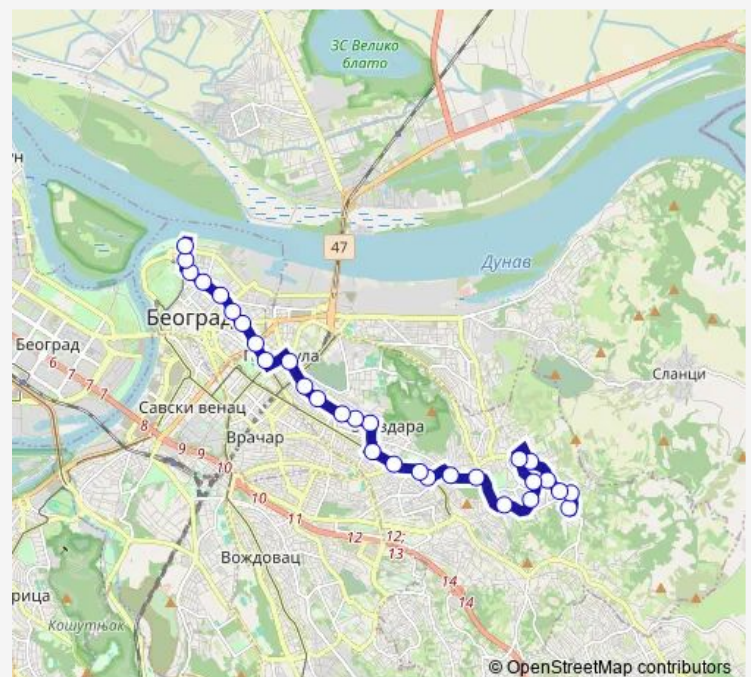

Saturday 05:30-23:35

Sunday 05:30-23:35

Route info

Direction: Dorćol /Src Milan Gale Muškatirović/

Stops: 28

Trip Duration: 0 hour 52 min

Matice Srpske /Pijaca/

Lazara Trifunovića

Mirjevo 3

Semjuela Beketa

Aleksandra Belića

Milivoja Perovića

Mirjevo 4

Direction

Mirijevo 4 — Dorćol /Src Milan Gale Muškatirović/

30 stops

Bulevar Despota Stefana

Pijaca Skadarlija

Route schedule

Mirijevo 4 — Dorćol /Src Milan Gale Muškatirović/

Monday 04:40-23:10

Tuesday 04:40-23:10

Wednesday 04:40-23:10

Thursday 04:40-23:10

Friday 04:40-23:10

Saturday 04:40-23:10

Sunday 04:40-23:10

Route info

Direction: Mirijevo 4

Stops: 30

Trip Duration: 0 hour 57 min

Dorćol /Kneginje Ljubice/