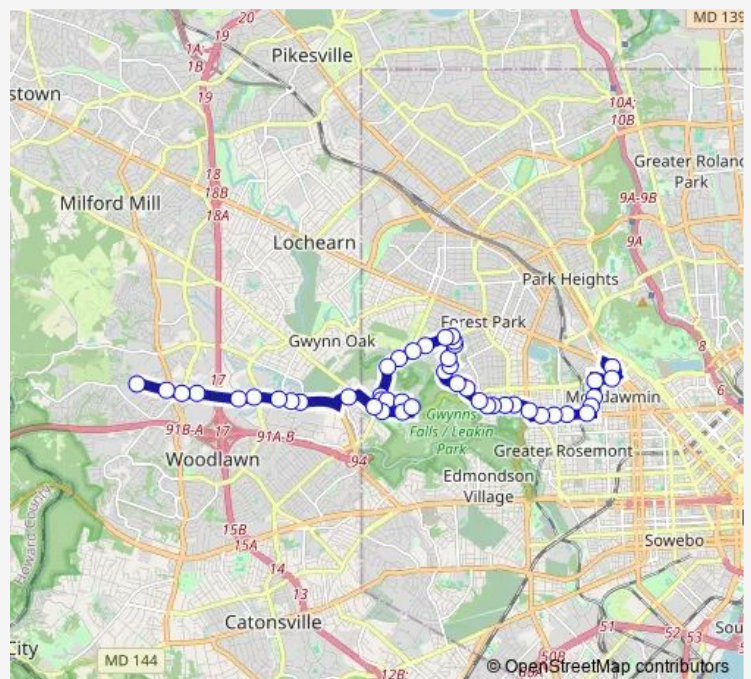

Clifton RD & Mondawmin AVE wb

Clifton RD & Queen Anne RD wb

Clifton RD & Westchester RD wb

Westchester RD & Talbot RD nb

Lawina RD & Wakefield RD nb

Fairview AVE & Windsor Apartments opp nb

Route schedule

Mondawmin Metro Station BAY 4 — Security Blvd & Center FOR Medicare AND Medicaid Services eb

Monday 05:04-00:40⁺¹

Tuesday 05:04-00:40⁺¹

Wednesday 05:04-00:40⁺¹

Thursday 05:04-00:40⁺¹

Friday 05:04-00:40⁺¹

Saturday 06:07-00:18⁺¹

Sunday 06:04-23:49

Route info

Direction: Mondawmin Metro Station BAY 4

Stops: 46

Trip Duration: 0 hour 35 min

79 — Mondawmin - Cms

Granada AVE & Norfolk AVE nb

Granada AVE & Forest Park AVE wb

Forest Park AVE & Loudon AVE wb

Forest Park AVE & Forest Glen RD wb

Monday 05:00-00:40⁺¹

Tuesday 05:00-00:40⁺¹

Wednesday 05:00-00:40⁺¹

Thursday 05:00-00:40⁺¹

Friday 05:00-00:40⁺¹

Saturday 06:00-23:25

Sunday 06:05-23:45

Route info