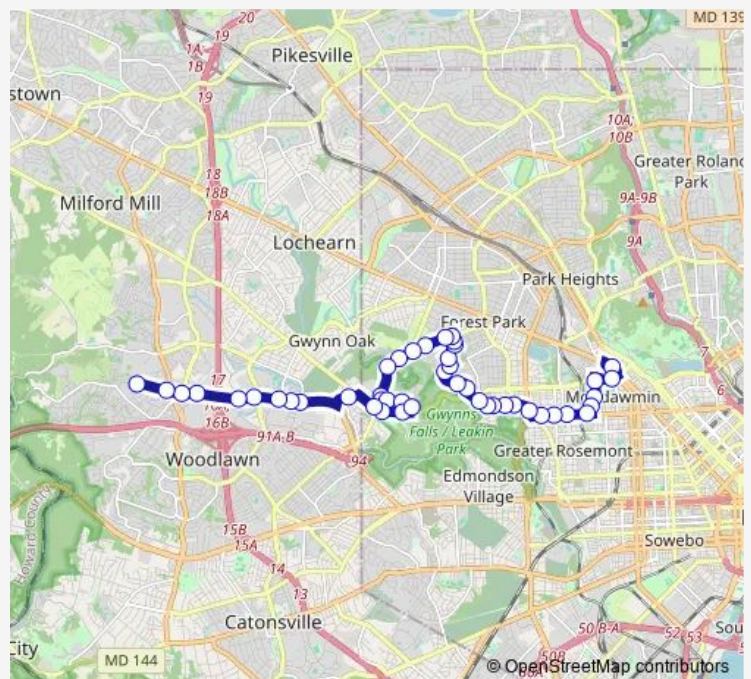

Clifton RD & Mondawmin AVE wb

Clifton RD & Queen Anne RD wb

Clifton RD & Westchester RD wb

Westchester RD & Talbot RD nb

Lawina RD & Wakefield RD nb

Fairview AVE & Windsor Apartments opp nb

Route schedule

Mondawmin Metro Station BAY 4 — Security Blvd & Center FOR Medicare AND Medicaid Services eb

Monday 05:06-00:40⁺¹

Tuesday 05:06-00:40⁺¹

Wednesday 05:06-00:40⁺¹

Thursday 05:06-00:40⁺¹

Friday 05:06-00:40⁺¹

Saturday 06:07-00:18⁺¹

Sunday 06:04-23:49

Route info

Direction: Mondawmin Metro Station BAY 4

Stops: 46

Trip Duration: 0 hour 35 min

79 — Mondawmin - Cms

Granada AVE & Norfolk AVE nb

Granada AVE & Forest Park AVE wb

Forest Park AVE & Loudon AVE wb

Forest Park AVE & Forest Glen RD wb

Monday 05:00-00:40⁺¹

Tuesday 05:00-00:40⁺¹

Wednesday 05:00-00:40⁺¹

Thursday 05:00-00:40⁺¹

Friday 05:00-00:40⁺¹

Saturday 06:00-23:25

Sunday 06:05-23:45

Route info