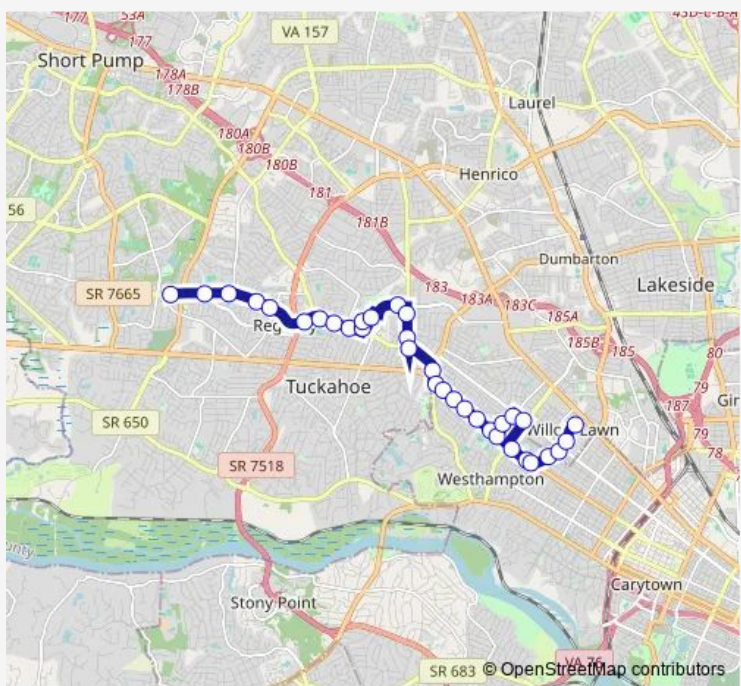

Bus 79 Patterson/Parham

[Go to website](#)

Direction
 Quioccasin & Gayton — Willow Lawn + Shelter
 34 stops
[Open route schedule](#)

- Quioccasin & Gayton
- Quioccasin & Farmington
- Quioccasin & Shane
- Quioccasin & Blue Jay
- Quioccasin & Starling
- Eastridge & Three Chopt
- Three Chopt + Drive TO D Freeman High School
- Three Chopt + Camden
- Three Chopt + Beverly
- Santa Rosa + Three Chopt
- Santa Rosa + Franklin Farms
- Rolling Hills & Discovery
- Forest + Henrico Doctors Hospital
- Skipwith + School Building
- Skipwith + Parkline
- Three Chopt + Skipwith
- Three Chopt + Park
- Patterson + Three Chopt
- Patterson + Ripley
- Patterson + Honaker
- Patterson + Chantecler

Route schedule
 Quioccasin & Gayton — Willow Lawn + Shelter

Monday	06:00-18:45
Tuesday	06:00-18:45
Wednesday	06:00-18:45
Thursday	06:00-18:45
Friday	06:00-18:45
Saturday	—
Sunday	—

Route info
 Direction: Quioccasin & Gayton
 Stops: 34
 Trip Duration: 0 hour 35 min

39 stops

[Open route schedule](#)

Willow Lawn + Shelter

Broad + Willow Lawn Shopping Center

Broad + Staples Mill

Staples Mill & Radford

Staples Mill & Augusta

Monument & Westlyn

Thursday 06:00-18:45

Friday 06:00-18:45

Saturday —

Sunday —

Route info

Direction: Willow Lawn + Shelter

Stops: 39

Trip Duration: 0 hour 42 min