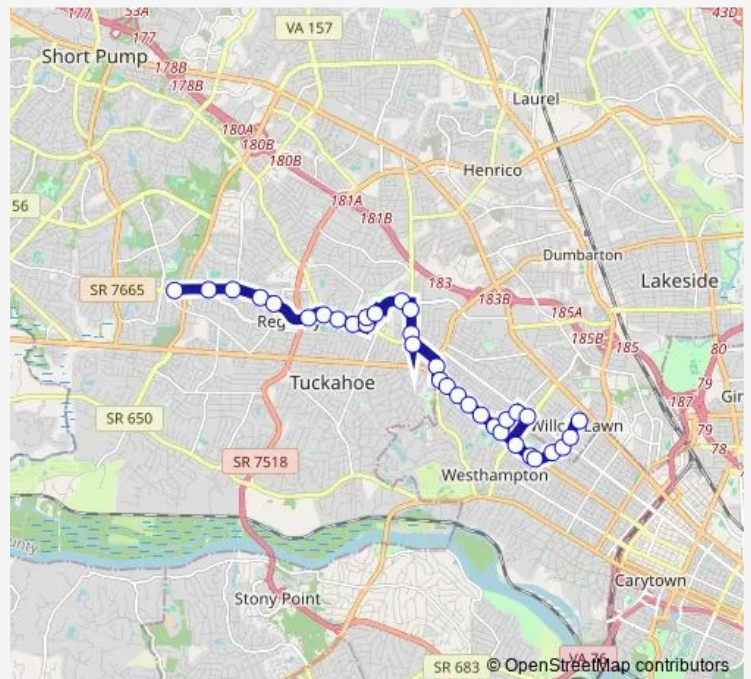

Bus 79 Patterson/Parham

[Go to website](#)

Direction
 Quioccasin & Gayton — Willow Lawn + Shelter
 34 stops
[Open route schedule](#)

- Quioccasin & Gayton
- Quioccasin & Farmington
- Quioccasin & Shane
- Quioccasin & Blue Jay
- Quioccasin & Starling
- Eastridge & Three Chopt
- Three Chopt + Drive TO D Freeman High School
- Three Chopt + Camden
- Three Chopt + Beverly
- Santa Rosa + Three Chopt
- Santa Rosa + Franklin Farms
- Rolling Hills & Discovery
- Forest + Henrico Doctors Hospital
- Skipwith + School Building
- Skipwith + Parkline
- Three Chopt + Skipwith
- Three Chopt + Park
- Patterson + Three Chopt
- Patterson + Ripley
- Patterson + Honaker
- Patterson + Chantecler

Route schedule
 Quioccasin & Gayton — Willow Lawn + Shelter

Monday	06:00-18:45
Tuesday	06:00-18:45
Wednesday	06:00-18:45
Thursday	06:00-18:45
Friday	06:00-18:45
Saturday	—
Sunday	—

Route info
 Direction: Quioccasin & Gayton
 Stops: 34
 Trip Duration: 0 hour 35 min

39 stops

[Open route schedule](#)

Willow Lawn + Shelter

Broad + Willow Lawn Shopping Center

Broad + Staples Mill

Staples Mill & Radford

Staples Mill & Augusta

Monument & Westlyn

Thursday 06:00-18:45

Friday 06:00-18:45

Saturday —

Sunday —

Route info

Direction: Willow Lawn + Shelter

Stops: 39

Trip Duration: 0 hour 42 min