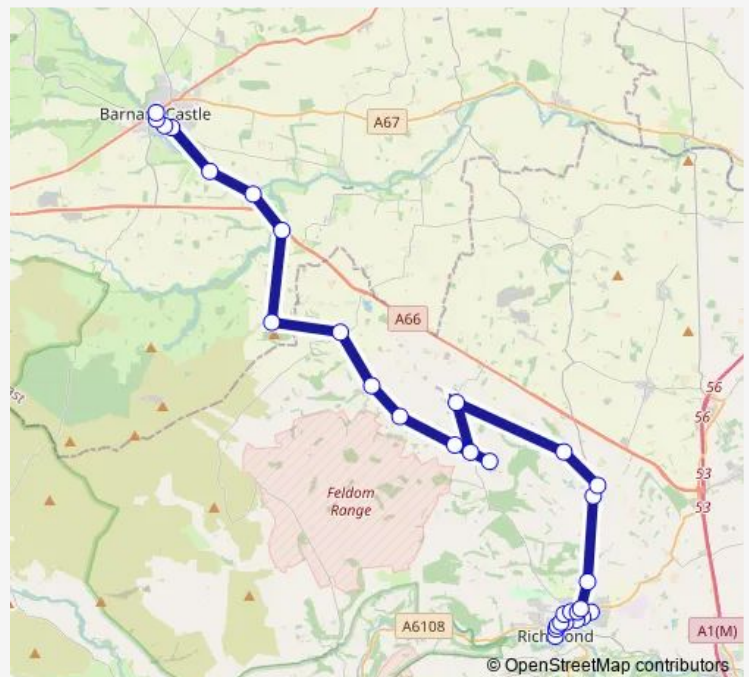

### Route schedule

Galgate - Stand B — Market Place

Monday 07:42

Tuesday 07:42

Wednesday 07:42

Thursday 07:42

Friday 07:42

Saturday —

### Route info

Direction: Galgate - Stand B

Stops: 26

Trip Duration: 1 hour 3 min

79 — Barnard Castle - Richmond

Fontenay Road

Darlington Road

Frenchgate