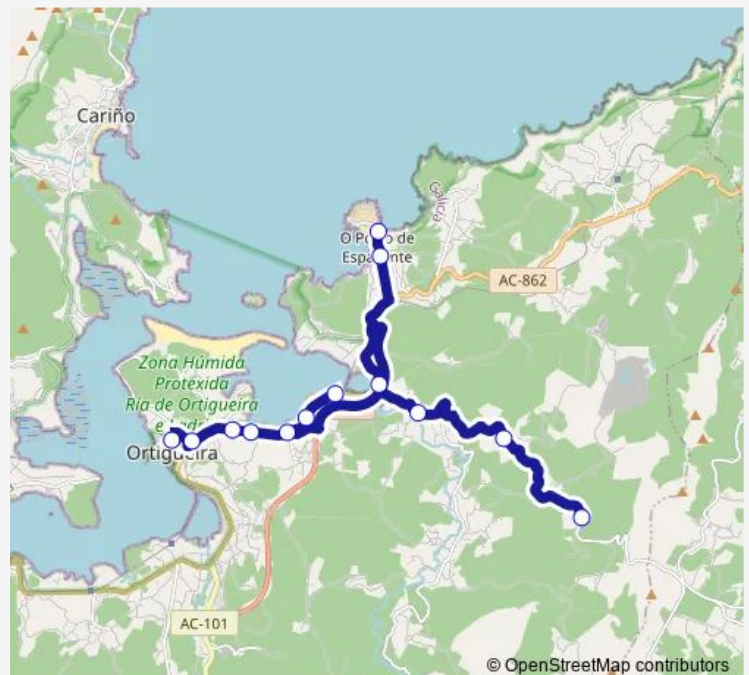

Thursday 07:45

Friday 07:45

Saturday —

Sunday —

Route info

Direction: Montecalvelo

Stops: 13

Trip Duration: 0 hour 25 min

Thursday 14:10

Friday 14:10

Saturday —

Sunday —

Route info

Direction: Ortigueira

Stops: 13

Trip Duration: 0 hour 25 min