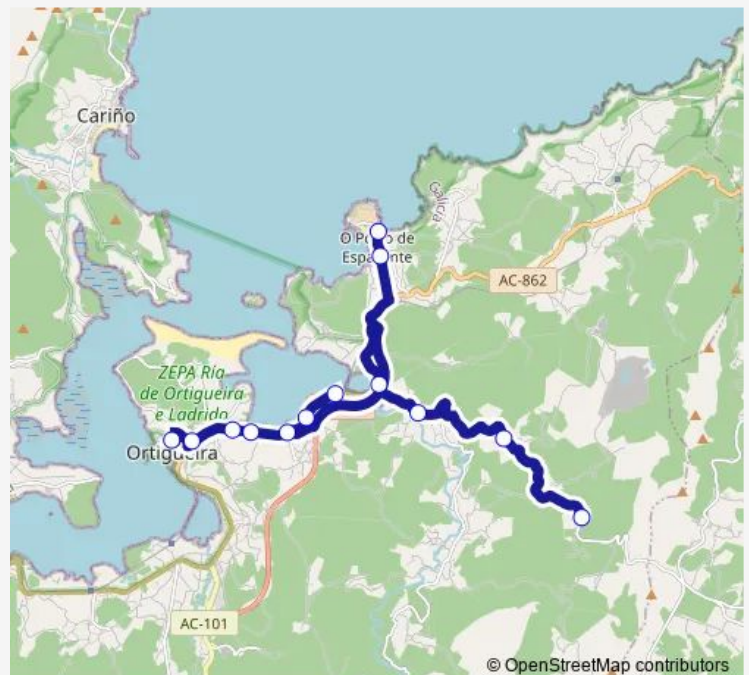

Friday 07:45

Saturday —

Sunday —

Route info

Direction: Montecalvelo

Stops: 13

Trip Duration: 0 hour 25 min

© OpenStreetMap contributors

Thursday —

Friday 14:10

Saturday —

Sunday —

Route info

Direction: Ortigueira

Stops: 13

Trip Duration: 0 hour 25 min