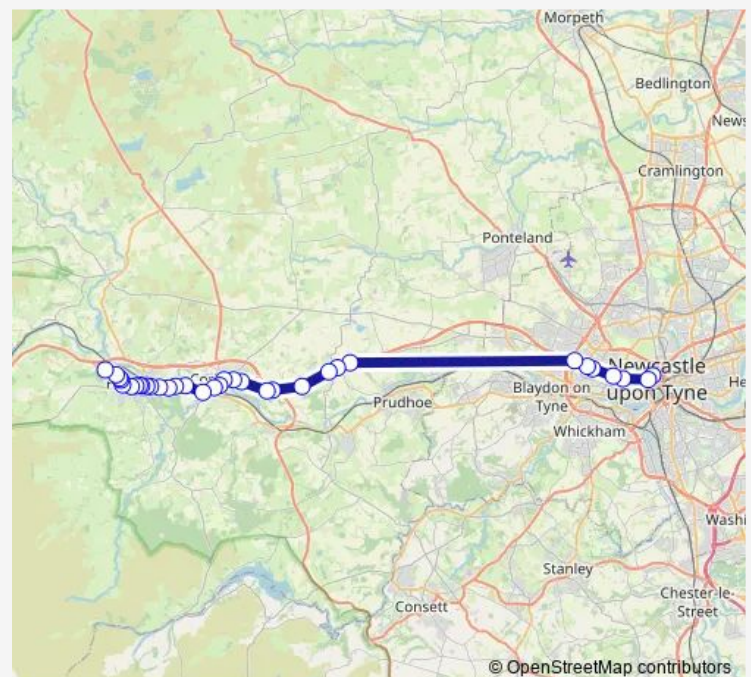

Main Road

Dilston Park

Widehaugh

Route schedule

Eldon Square Bus Station — St Andrew's Cemetery

Monday 17:30

Tuesday 17:30

Wednesday 17:30

Thursday 17:30

Friday 17:30

Saturday —

Sunday —

Route info

Direction: Eldon Square Bus Station

Stops: 34

Trip Duration: 0 hour 47 min

Monument

Police Station

Woodbine Terrace

Leazes Lane

Shaws Park

St Andrew's Cemetery

Direction

Bus Station — Eldon Square Bus Station

Thursday 07:30

Friday 07:30

Saturday —

Sunday —

Route info

Direction: Bus Station

Stops: 26

Trip Duration: 0 hour 55 min