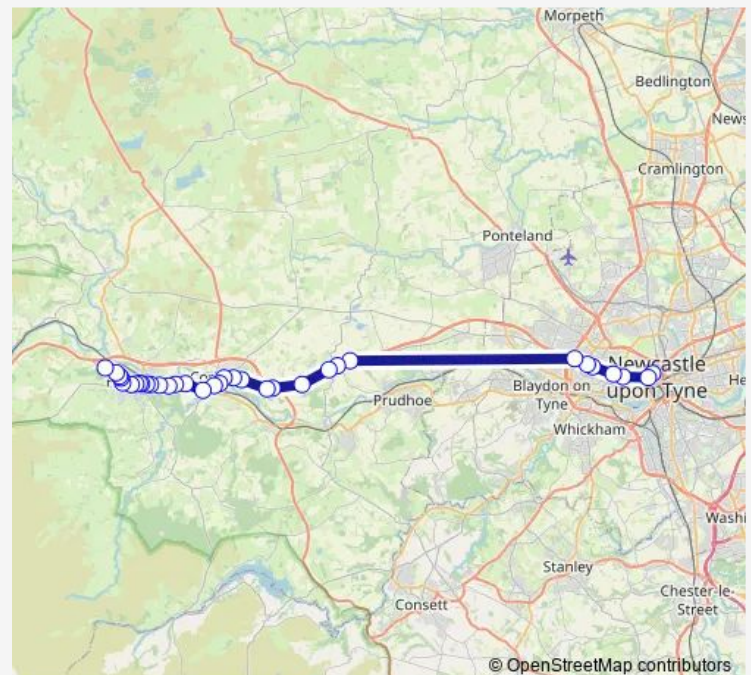

Main Road

Dilston Park

Widehaugh

Route schedule

Eldon Square Bus Station — St Andrew's Cemetery

Monday 17:30

Tuesday 17:30

Wednesday 17:30

Thursday 17:30

Friday 17:30

Saturday —

Sunday —

Route info

Direction: Eldon Square Bus Station

Stops: 34

Trip Duration: 0 hour 47 min

Monument

Police Station

Woodbine Terrace

Leazes Lane

Shaws Park

St Andrew's Cemetery

Direction

Bus Station — Eldon Square Bus Station

Thursday 07:30

Friday 07:30

Saturday —

Sunday —

Route info

Direction: Bus Station

Stops: 26

Trip Duration: 0 hour 55 min