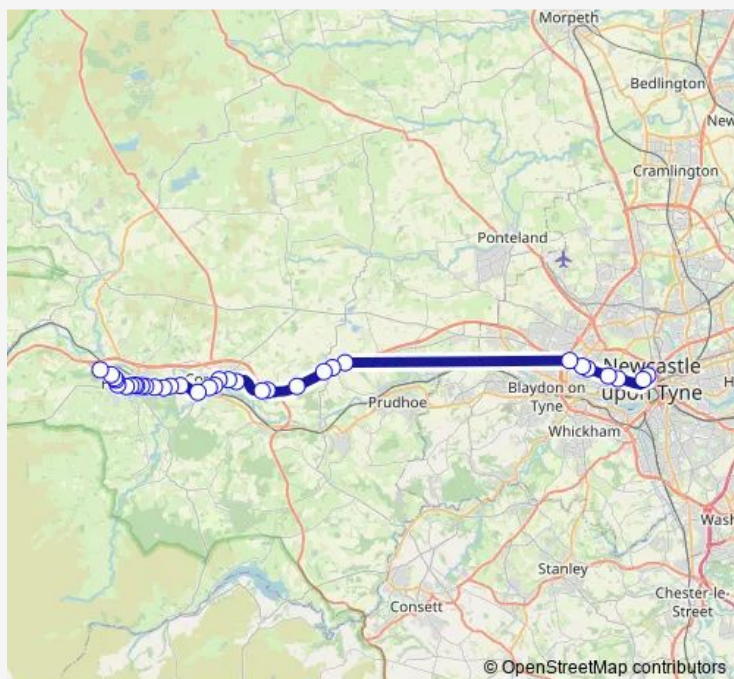

### Route schedule

Eldon Square Bus Station — St Andrew's Cemetery

Monday 17:30

Tuesday 17:30

Wednesday 17:30

Thursday 17:30

Friday 17:30

Saturday —

### Route info

Direction: Eldon Square Bus Station

Stops: 34

Trip Duration: 0 hour 49 min

X85

BusMaps

Mole Country Store

Eastwood Grange