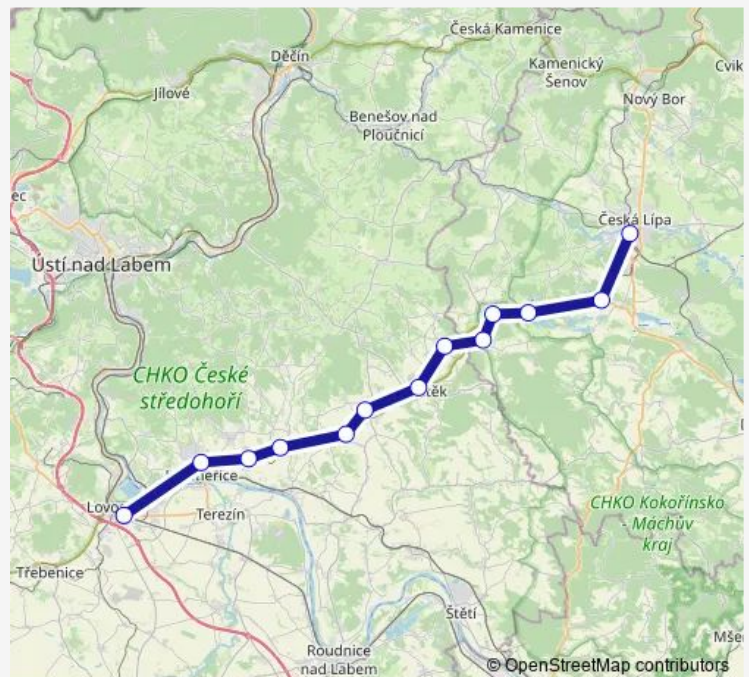

Lovosice

Route schedule

Ceska Lipa, hl.n. — Lovosice

Monday 04:20-20:34

Tuesday 04:20-20:34

Wednesday 04:20-20:34

Thursday 04:20-20:34

Friday 04:20-20:34

Saturday 04:20-20:34

Sunday 04:20-20:34

Route info

Direction: Ceska Lipa, hl.n.

Stops: 13

Trip Duration: 1 hour 21 min

Direction

Lovosice — Ceska Lipa, hl.n.

13 stops

[Open route schedule](#)

Lovosice

Litomerice horni nadrazi

Trnovany u Litomeric

Ploskovice

Horni Repcice

Libesice

Route info

Direction: Lovosice

Stops: 13

Trip Duration: 1 hour 14 min

CD 087 Rail time schedules and route maps are available in an offline PDF at busmaps.com. Use the busmaps.com website to see live bus times, train schedule or subway schedule, and step-by-step directions for all public transit in Usti nad Labem