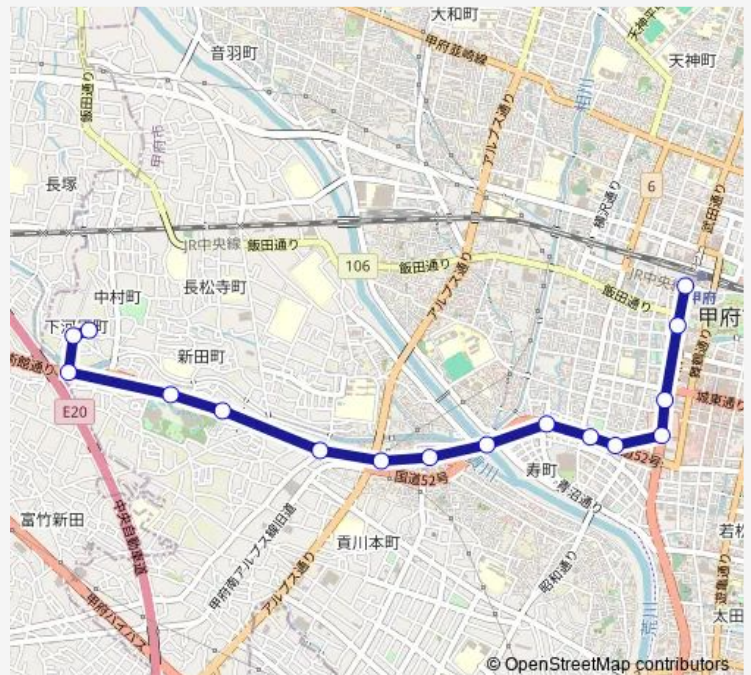

Route schedule

貢川団地 — 甲府駅バスターミナル

Monday	09:04
Tuesday	09:04
Wednesday	09:04
Thursday	09:04
Friday	09:04
Saturday	09:04-12:19
Sunday	09:04-12:19

Route info

Direction: 貢川団地

Stops: 16

Trip Duration: 0 hour 16 min