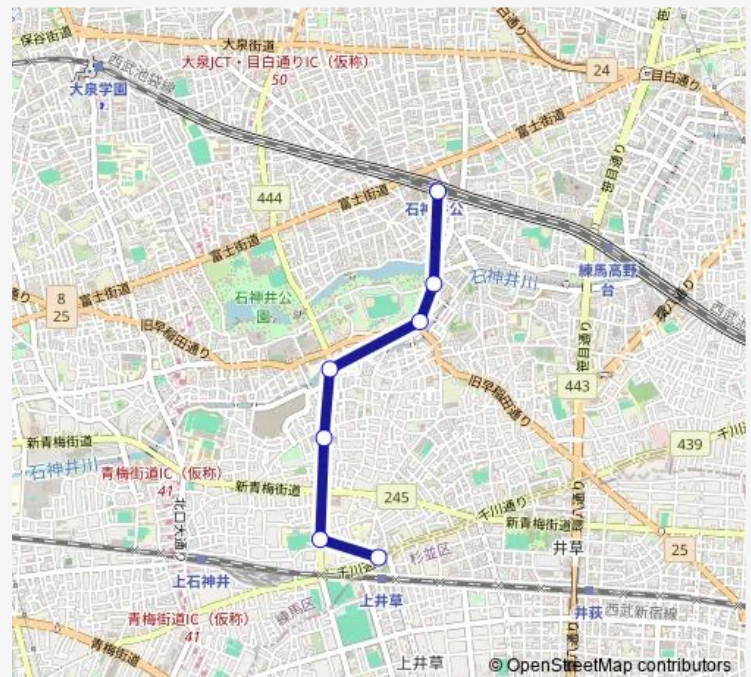

井草通り

井草高校

上井草駅入口

### Route schedule

石神井公園駅南口 — 上井草駅入口

Monday	23:50-00:10 <sup>+1</sup>
Tuesday	23:50-00:10 <sup>+1</sup>
Wednesday	23:50-00:10 <sup>+1</sup>
Thursday	23:50-00:10 <sup>+1</sup>
Friday	23:50-00:10 <sup>+1</sup>
Saturday	23:45
Sunday	—

### Route info

Direction: 石神井公園駅南口

Stops: 7

Trip Duration: 0 hour 14 min

【石 2 2】深夜 Bus time schedules and route maps are available in an offline PDF at [busmaps.com](https://busmaps.com). Use the [busmaps.com](https://busmaps.com) website to see live bus times, train schedule or subway schedule, and step-by-step directions for all public transit in Tokyo