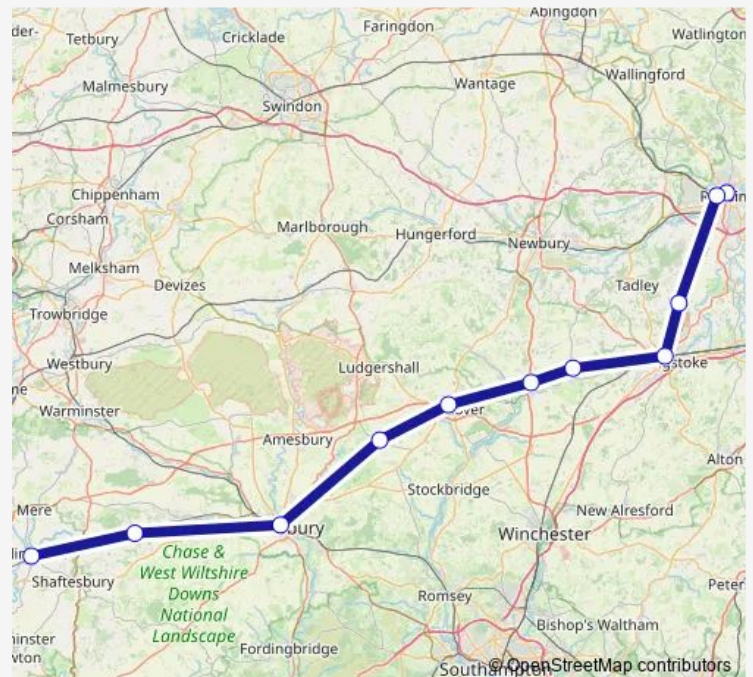

Rail Sw:Rdg->Gil SW train service from RDG to Gil

[Go to website](#)

Direction

Reading — Gillingham (Dorset)

11 stops

[Open route schedule](#)

Reading

Reading West

Bramley (Hants)

Basingstoke

Overton

Whitchurch (Hants)

Andover

Grateley

Salisbury

Tisbury

Gillingham (Dorset)

Route schedule

Reading — Gillingham (Dorset)

Monday —

Tuesday —

Wednesday —

Thursday —

Friday —

Saturday —

Sunday 15:12

Route info

Direction: Reading

Stops: 11

Trip Duration: 1 hour 31 min

■ Sw:Rdg->Gil — SW train service from RDG to Gil

Sw:Rdg->Gil Rail time schedules and route maps are available in an offline PDF at busmaps.com. Use the busmaps.com website to see live bus times, train schedule or subway schedule, and step-by-step directions for all public transit in Reading