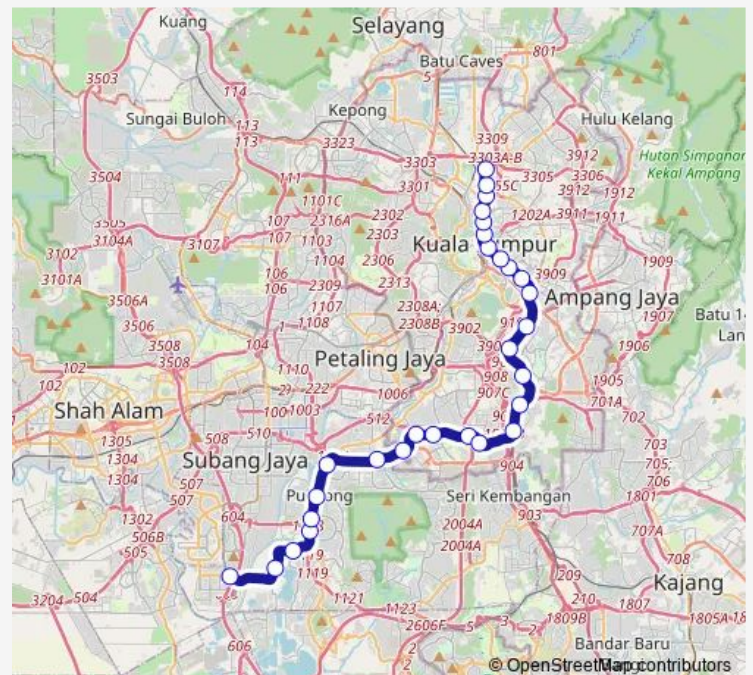

Chan SOW Lin

Pudu

Hang Tuah

Route schedule

Putra Heights — Sentul Timur

Monday 06:00

Tuesday 06:00

Wednesday 06:00

Thursday 06:00

Friday 06:00

Saturday 06:00

Sunday 06:00

Route info

Direction: Putra Heights

Stops: 29

Trip Duration: 1 hour 0 min

■ Spl — LRT Sri Petaling Line

Plaza Rakyat

Masjid Jamek

Bandaraya

Sultan Ismail

Pwtc

Titiwangsa

Sentul

Sentul Timur

Direction

Sentul Timur — Putra Heights

29 stops

[Open route schedule](#)

Sentul Timur

Sentul

Titiwangsa