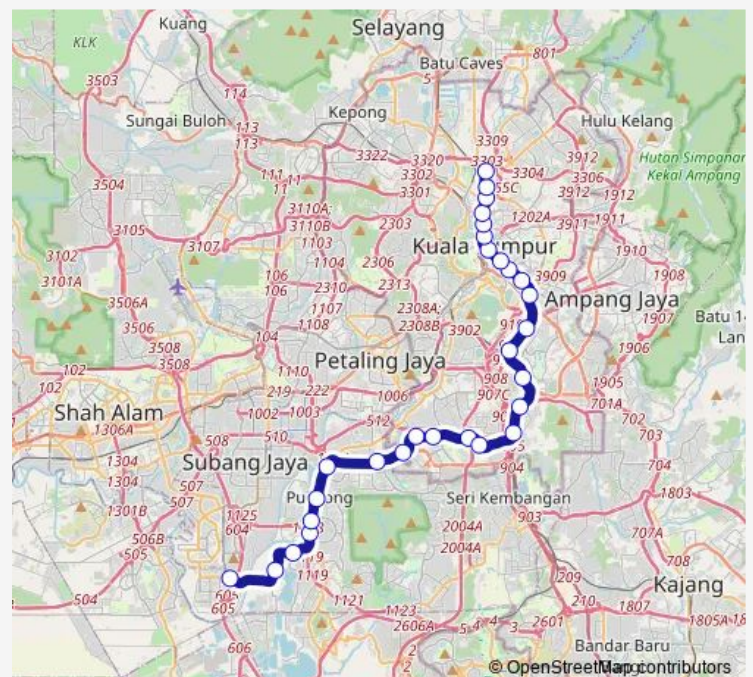

Thursday 06:00

Friday 06:00

Saturday 06:00

Sunday 06:00

Route info

Direction: Putra Heights

Stops: 29

Trip Duration: 1 hour 0 min

■ SPL — LRT Sri Petaling Line

BusMaps

Plaza Rakyat

Masjid Jamek

Bandaraya

Sultan Ismail

Pwtc

Titiwangsa

Sentul

Sentul Timur

Direction

Sentul Timur — Putra Heights

29 stops

[Open route schedule](#)

Sentul Timur

Sentul

Route info

Direction: Sentul Timur

Stops: 29

Trip Duration: 1 hour 0 min

Bandar Puteri

Puchong Perdana

Puchong Prima

Putra Heights