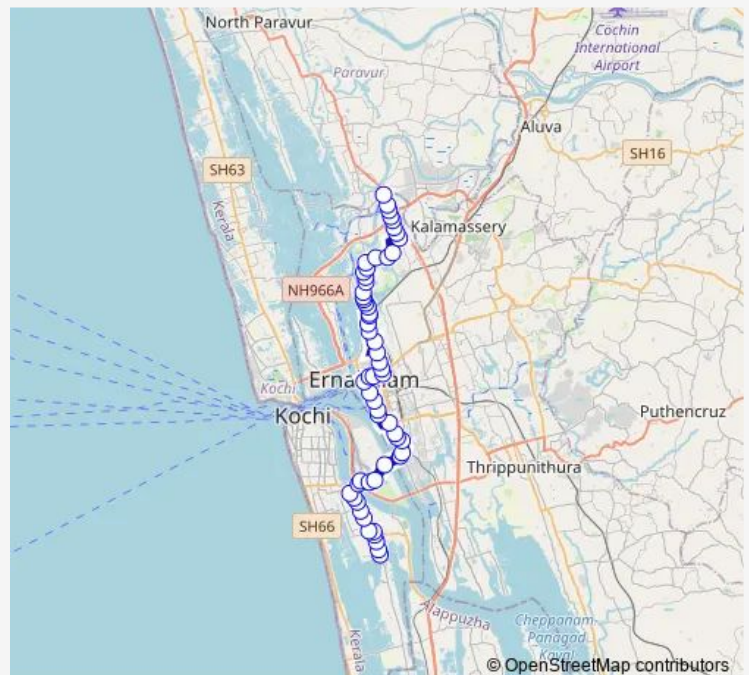

Bus Cheranelloor ↔ Perumpadappu

[Go to website](#)

Direction

Perumpadappu — Cheranelloor

59 stops

[Open route schedule](#)

Perumpadappu

Mattiyambalam

Koventha Junction

Convent School

Kumbalangi Vazhi

Kacheripadi

Palluruthy Veli

Marunnukada

Palluruthy Nada

Suriyani Palli

BOT Palam

CPT Junction

Mattancherry Halt

Airport

Vathuruthy

Naval Base

Thevara Junction

Thevara

Atlantis

Cochin Shipyard Main Gate

Ravipuram

Route schedule

Perumpadappu — Cheranelloor

Monday 06:00

Tuesday 06:00

Wednesday 06:00

Thursday 06:00

Friday 06:00

Saturday 06:00

Sunday 06:00

Route info

Direction: Perumpadappu

Stops: 59

Trip Duration: 1 hour 10 min

Cheranelloor ↔ Perumpadappu