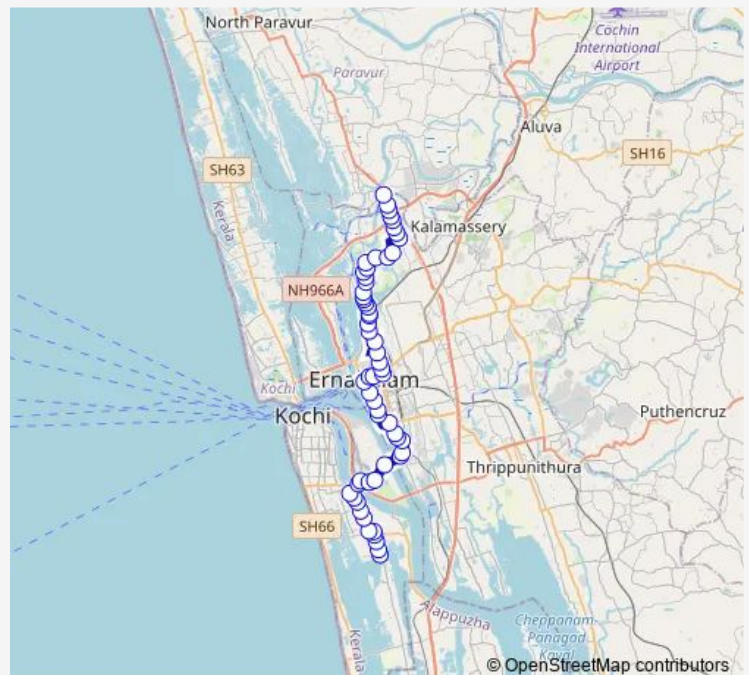

Thursday 06:00

Friday 06:00

Saturday 06:00

Sunday 06:00

Route info

Direction: Perumpadappu

Stops: 59

Trip Duration: 1 hour 10 min

Cheranelloor ↔ Perumpadappu

Pallimukk

Gandhi Square

Subash Park

Children's Park

Menaka

High Court Junction

Saritha