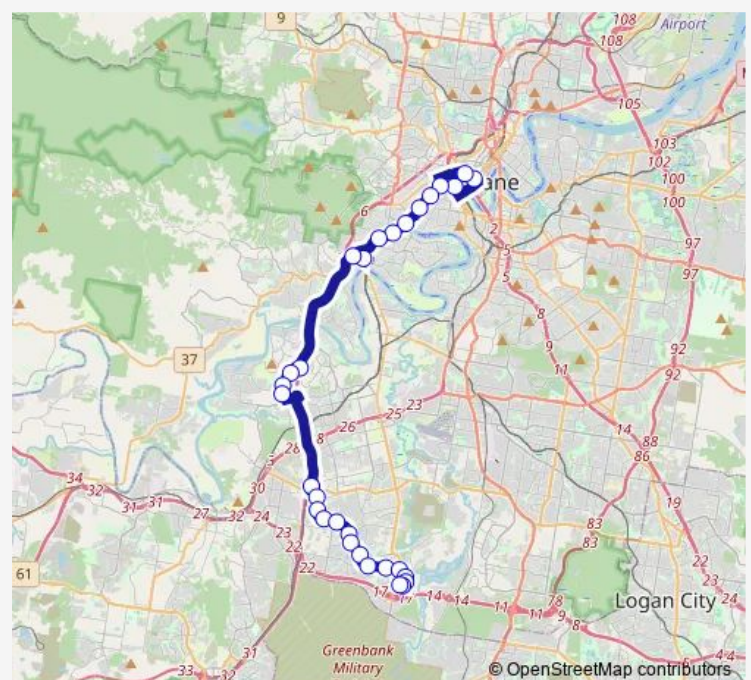

Wadeville St Heathwood Rise

Wadeville St at Wadeville West

Parkwood Dr North near Beech St

Parkwood Dr near Coolibah St

Parkwood Dr at Parkwood Drive South

Parkwood Dr near Watergum St

### Route schedule

Indooroopilly Shopping Centre station, stop A — Parkwood Dr near Watergum St

Monday 15:25

Tuesday 15:25

Wednesday 15:25

Thursday 15:25

Friday 15:25

Saturday —

### Route info

Direction: Indooroopilly Shopping Centre station, stop A

Stops: 21

Trip Duration: 0 hour 48 min

460 — Heathwood - City Express

**Direction**

Parkwood Dr near Watergum St — Queen Street station

## Route info

Direction: Cultural

Stops: 30

Trip Duration: 1 hour 14 min

Wadeville St at Wadeville West

Parkwood Dr North near Beech St

Parkwood Dr near Coolibah St

Parkwood Dr at Parkwood Drive South