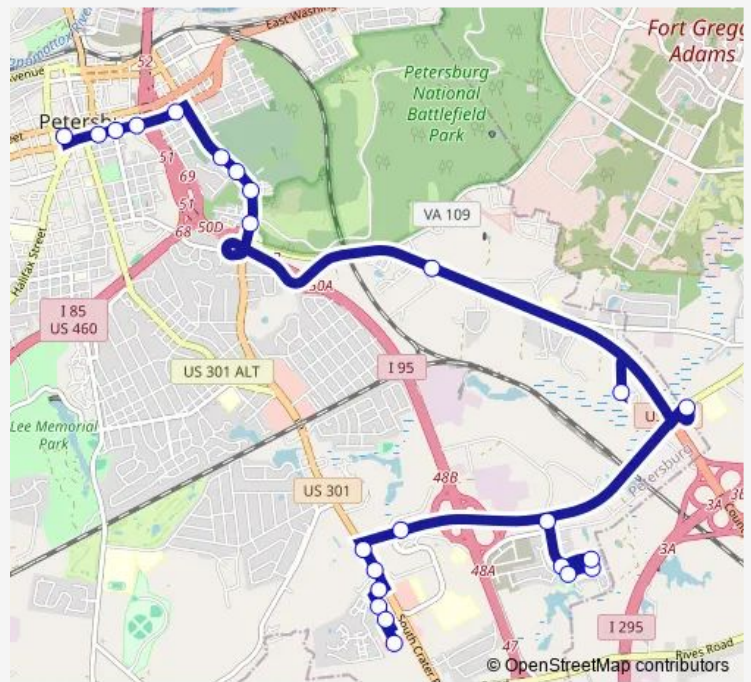

**Bus 460 County Drive**

[Go to website](#)

**Direction**  
 Petersburg Station — South Crater Road Walmart  
 24 stops  
[Open route schedule](#)

- Petersburg Station
- Wythe Street and Adams Street
- Wythe Street and Jefferson Street
- Wythe Street and Mckeever Street
- E Wythe Street and S Little Church Street (Kings Motel)
- 348 South Crater Road
- South Crater and Windham Street NB (Crater Rd Veterinary Hospital)
- South Crater Road and Jerusalem Avenue
- South Crater Road and Columbia Street (Flagship Inn)
- California Inn
- Pinetree Apartments
- Wagner Way and Courthouse Road
- Wagner Road and Normandy Drive
- Normandy Drive and Roberson Street (Berkeley Manor)
- Normandy Drive and Flynn Lane (Berkerly Manor)
- Flynn Lane and Francis Street
- Francis Street and Roberson Street
- Wagner Road Sheets and District 7/ Probation & Parole
- South Crater Road and Wagner Road
- South Crater Road and Seyler Drive (Southbound)
- Crater Circle and South Crater Road (Walgreens)

**Route schedule**

Petersburg Station — South Crater Road Walmart

Monday	06:15-17:15
Tuesday	06:15-17:15
Wednesday	06:15-17:15
Thursday	06:15-17:15
Friday	06:15-17:15
Saturday	06:15-17:15
Sunday	—

**Route info**

Direction: Petersburg Station  
 Stops: 24  
 Trip Duration: 0 hour 25 min

460 — County Drive

South Crater Square Shopping Center

Dollar General

South Crater Road Walmart

**Direction**

South Crater Road Walmart — Petersburg Station

## Route info

Direction: South Crater Road Walmart

Stops: 10

Trip Duration: 0 hour 30 min

460 Bus time schedules and route maps are available in an offline PDF at [busmaps.com](https://busmaps.com). Use the [busmaps.com](https://busmaps.com) website to see live bus times, train schedule or subway schedule, and step-by-step directions for all public transit in Petersburg