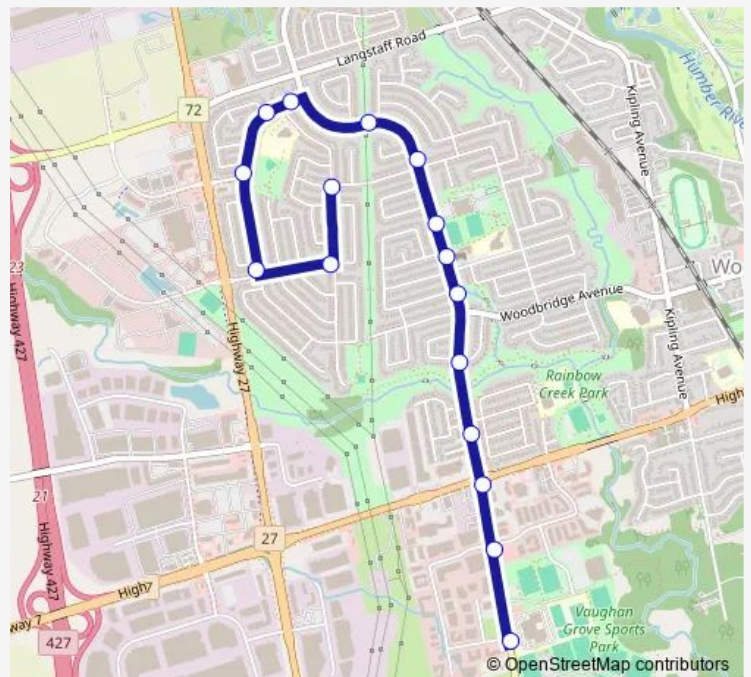

Martin Grove RD / Highway 7

Martin Grove RD / Andrew Park

Martin Grove RD / Raymond Rd

Martin Grove RD / Triton Av

Martin Grove RD / Bellona St

Martin Grove RD / Jackman Cres

Martin Grove RD / Forest Dr

Martin Grove RD / Goldfinch Pl

Morning Star DR / Martin Grove Rd

Morning Star DR / Cabinet Cres

Morning Star DR / Nickle Gate

Morning Star DR / Medallion Blvd

Medallion Blvd / Gates Rd

Coronation ST / Forest Dr

Route schedule

Martin Grove RD / Roysun Rd — Coronation ST / Forest Dr

Monday 14:45

Tuesday 14:45

Wednesday 14:45

Thursday 14:45

Friday 14:45

Saturday —

Sunday —

Route info

Direction: Martin Grove RD / Roysun Rd

Stops: 16

Trip Duration: 0 hour 15 min

460 — Holy Cross Ss

460 Bus time schedules and route maps are available in an offline PDF at busmaps.com. Use the busmaps.com website to see live bus times, train schedule or subway schedule, and step-by-step directions for all public transit in Toronto