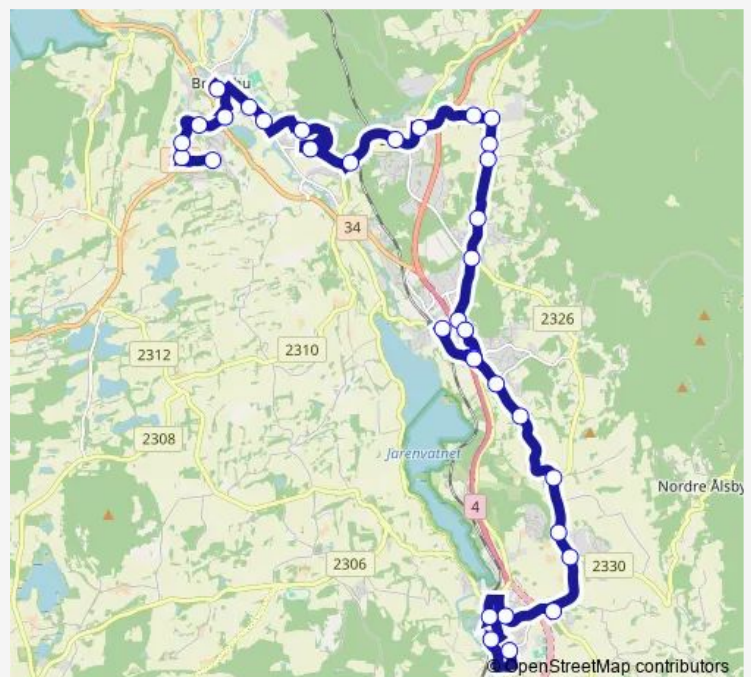

### Route schedule

Marka helse- og omsorgssenter — Hadeland videregående skole

Monday 10:59

Tuesday —

Wednesday 10:59

Thursday —

Friday 10:59

Saturday 10:59

### Route info

Direction: Marka helse- og omsorgssenter

Stops: 27

Trip Duration: 0 hour 25 min

Ringstad

Trintom skole

Granvang

Gran stasjon