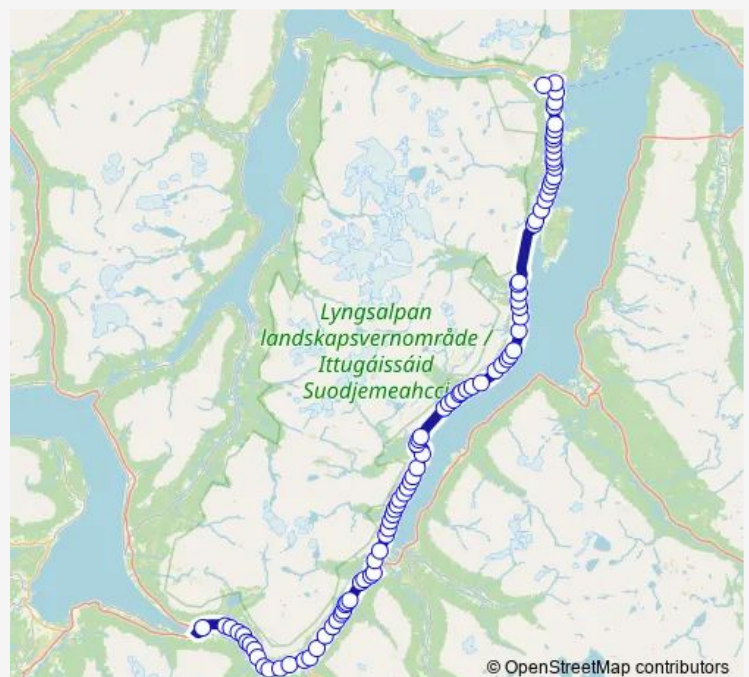

Thursday 07:35-20:35

Friday 07:35-16:20

Saturday 16:20-20:35

Sunday 16:20-20:35

Route info

Direction: Nordkjosbotn

Stops: 88

Trip Duration: 1 hour 13 min