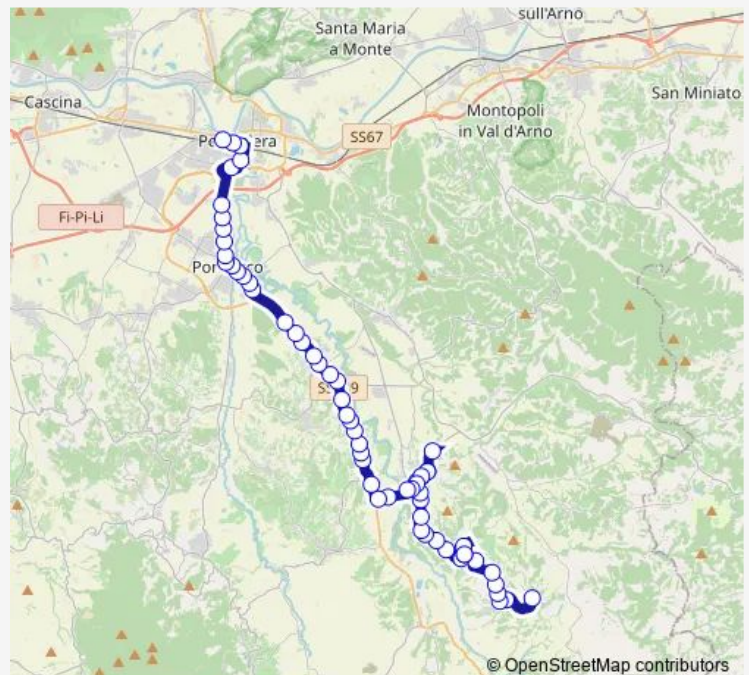

Thursday 06:29-07:42

Friday 06:29-07:42

Saturday 06:29-07:42

Sunday —

Route info

Direction: Montelopio

Stops: 54

Trip Duration: 1 hour 10 min