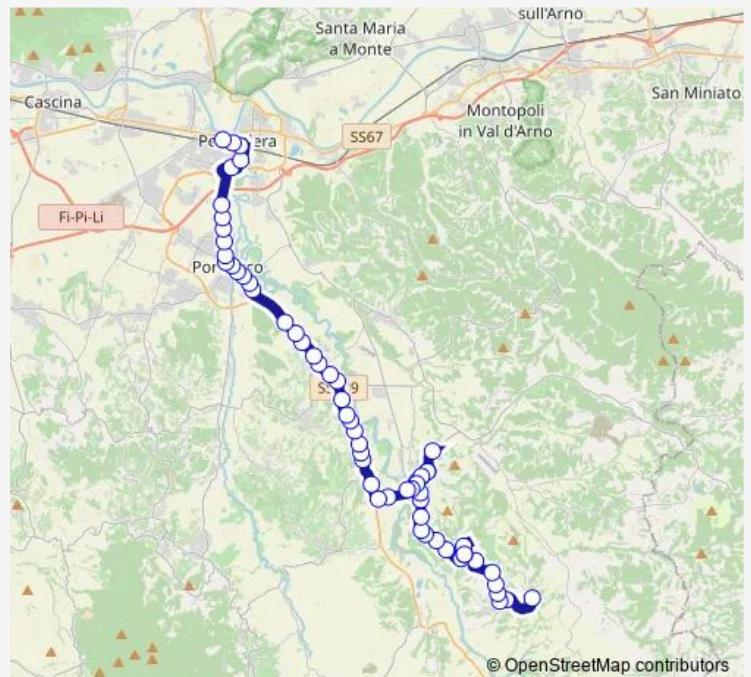

Thursday 06:29-07:50

Friday 06:29-07:50

Saturday 06:29-07:50

Sunday —

Route info

Direction: Montelopio

Stops: 54

Trip Duration: 1 hour 10 min