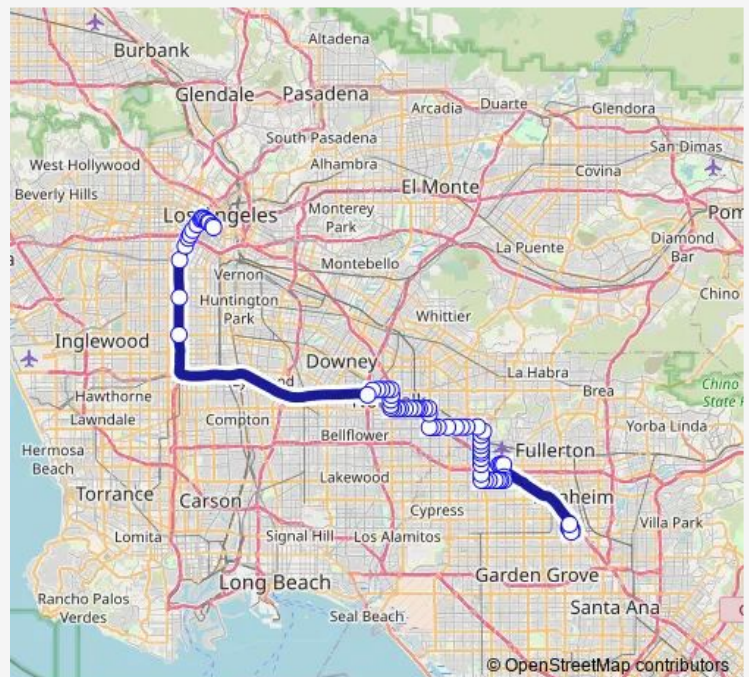

### Route schedule

Disneyland Employee's Entrance — Maple Lot

Monday	03:57-00:19 <sup>+1</sup>
Tuesday	03:57-00:19 <sup>+1</sup>
Wednesday	03:57-00:19 <sup>+1</sup>
Thursday	03:57-00:19 <sup>+1</sup>
Friday	03:57-00:19 <sup>+1</sup>
Saturday	04:59-00:21 <sup>+1</sup>
Sunday	05:02-00:19 <sup>+1</sup>

### Route info

Direction: Disneyland Employee's Entrance

Stops: 71

Trip Duration: 1 hour 55 min

■ 460 — Metro Express Line

Beach / Commonwealth

Beach / Artesia

Beach / Franklin

Beach / Cascade

La Mirada / Beach

Alondra / La Barca

Alondra / Escalona

Alondra / Trojan

Alondra / Phoebe

Alondra / Valley View

Alondra / Firestone

Pioneer / Firestone

Imperial / Pioneer

Imperial / Jersey

Imperial / Firestone

Imperial / Fairford

Studebaker / Imperial

Norwalk Station

Harbor Transitway / Manchester