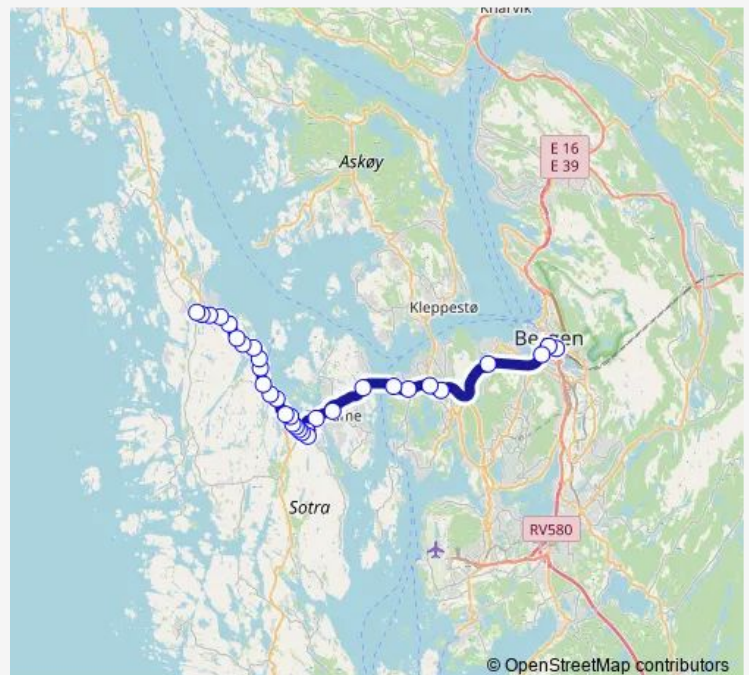

Local Bus Service 460 Ågotnes - Bergen

[Go to website](#)

Direction

Lars Hilles gate — Straume terminal

67 stops

[Open route schedule](#)

Lars Hilles gate

Møhlenpris

Lyngbø rv. 555

Frieda Fasmer rv. 555

Storavatnet terminal

Breivikskiftet

Drotningstovik

Knarrevik

Straume terminal

Bildøy rv. 555

Bildøy bru

Døsjeskiftet

Kolltveitskiftet

Kolltveit skule

Kolltveit sør

Bergasletto

Kolltveit kai

Kolltveit senter

Morlandstø

Morland kryss

Knappskog utmark

Route schedule

Lars Hilles gate — Straume terminal

Monday	15:25
Tuesday	15:25
Wednesday	15:25
Thursday	15:25
Friday	15:25-02:30⁺¹
Saturday	—
Sunday	—

Route info

Direction: Lars Hilles gate

Stops: 67

Trip Duration: 1 hour 8 min

■ 460 — Ågotnes - Bergen

BusMaps