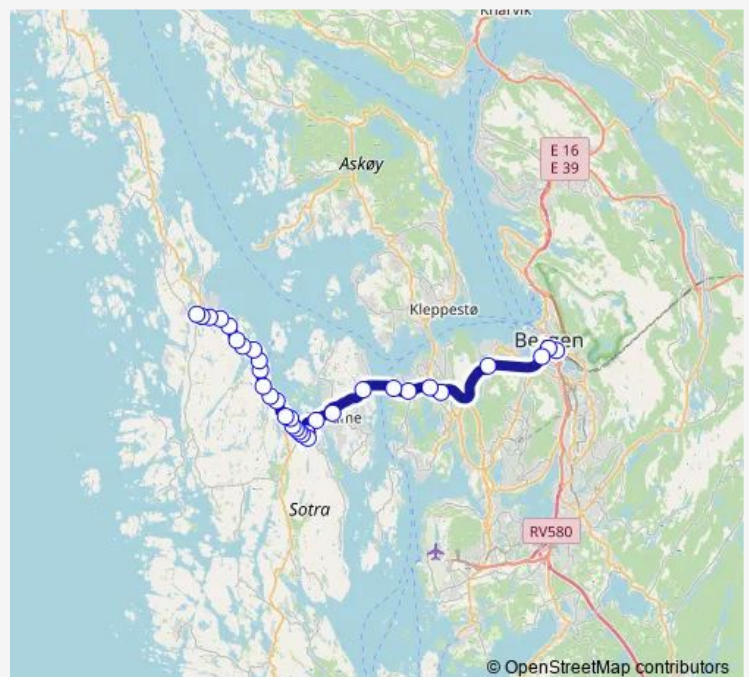

Morlandstø

Morland kryss

Knappskog utmark

Route schedule

Lars Hilles gate — Straume terminal

Monday	15:25
Tuesday	15:25
Wednesday	15:25
Thursday	15:25
Friday	15:25-02:30 ⁺¹
Saturday	—
Sunday	—

Route info

Direction: Lars Hilles gate

Stops: 67

Trip Duration: 1 hour 8 min

■ 460 — Ågotnes - Bergen

Fjæreide kryss

Knappskog

Ormevik

Spjeld

Spjeldbrekko