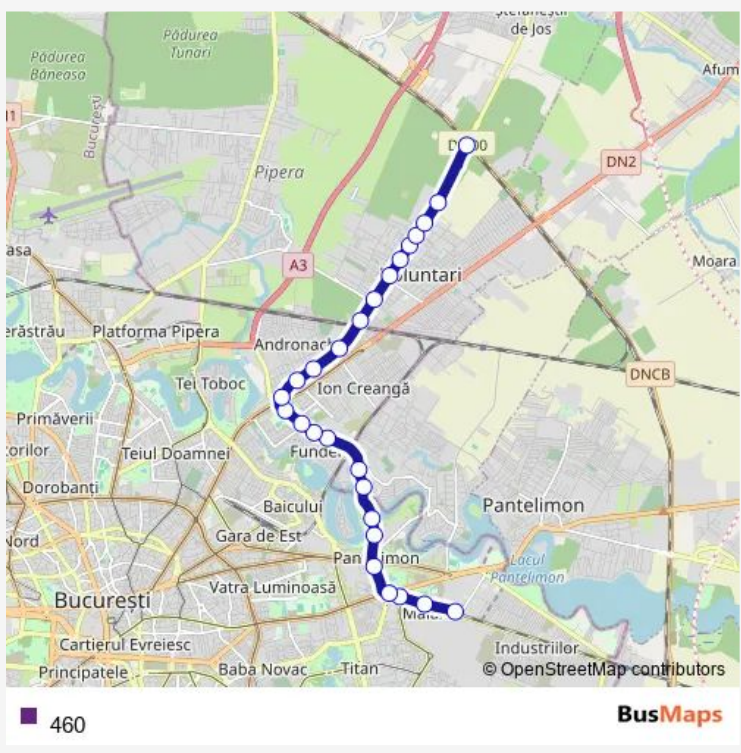

Direction
 Republica — Pod Cfr Stefanesti
 26 stops
[Open route schedule](#)

- Republica
- Grup Industrial Titan
- Bd. 1 Decembrie 1918
- Soseaua Morarilor
- Soseaua Pantelimon
- Complex Comercial Fundeni
- Intrarea Fundeni
- Aleea Lacului
- Fundeni
- Institutul Oncologic
- Spitalul Fundeni
- Itcani
- F. C. Juventus
- Cartier Colentina
- Oituz
- Cornisor
- Slovei
- Bariera Cfr
- Popasului
- Avram Iancu
- Ecaterina Teodoroiu

Route schedule
 Republica — Pod Cfr Stefanesti

Monday	04:58-23:30
Tuesday	04:58-23:30
Wednesday	04:58-23:30
Thursday	04:58-23:30
Friday	04:58-23:30
Saturday	05:01-23:30
Sunday	05:01-23:30

Route info
 Direction: Republica
 Stops: 26
 Trip Duration: 0 hour 30 min

Bd. 1 Decembrie 1918

Grup Industrial Titan

Route schedule

Pod Cfr Stefanesti — Republica

Monday 04:30-23:05

Tuesday 04:30-23:05

Wednesday 04:30-23:05

Thursday 04:30-23:05

Friday 04:30-23:05

Saturday 04:30-23:00

Sunday 04:30-23:00

Route info

Direction: Pod Cfr Stefanesti

Stops: 27

Trip Duration: 0 hour 44 min

Faur