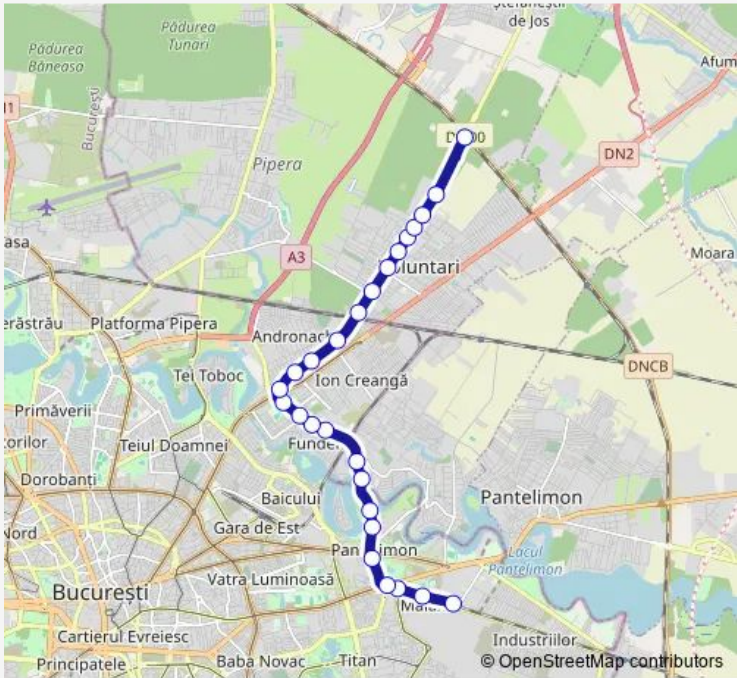

**Direction**  
 Republica — Pod Cfr Stefanesti  
 26 stops  
[Open route schedule](#)

- Republica
- Grup Industrial Titan
- Bd. 1 Decembrie 1918
- Soseaua Morarilor
- Soseaua Pantelimon
- Complex Comercial Fundeni
- Intrarea Fundeni
- Aleea Lacului
- Fundeni
- Institutul Oncologic
- Spitalul Fundeni
- Itcani
- F. C. Juventus
- Cartier Colentina
- Oituz
- Cornisor
- Slovei
- Bariera Cfr
- Popasului
- Avram Iancu
- Ecaterina Teodoroiu

**Route schedule**  
 Republica — Pod Cfr Stefanesti

Monday	04:58-23:30
Tuesday	04:58-23:30
Wednesday	04:58-23:30
Thursday	04:58-23:30
Friday	04:58-23:30
Saturday	05:01-23:30
Sunday	05:01-23:30

**Route info**  
 Direction: Republica  
 Stops: 26  
 Trip Duration: 0 hour 25 min

## Direction

Pod Cfr Stefanesti — Republica

27 stops

[Open route schedule](#)

Pod Cfr Stefanesti

I.c.a.s.

Democratiei

Revolutiei

## Route schedule

Pod Cfr Stefanesti — Republica

Monday 04:30-23:05

Tuesday 04:30-23:05

Wednesday 04:30-23:05

Thursday 04:30-23:05

Friday 04:30-23:05

Saturday 04:30-23:00