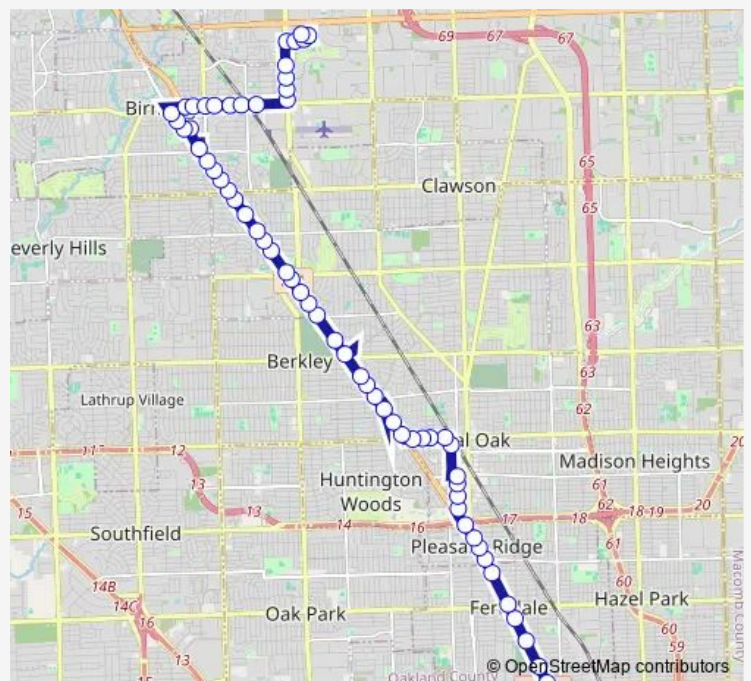

Woodward + I-696 Service Dr

S Washington @ Allenhurst

S Washington + Parent

S Washington + Hudson

S Washington + Lincoln

Royal OAK Transit Center N

11 Mile RD + N West St

11 Mile RD + N Maple

11 Mile RD + Maxwell Ave

11 Mile RD + Hilldale

Woodward + 11 Mile Rd

Route schedule

Jason Hargrove Transit Center BAY 8 — Somerset Col-
 lection

Monday	04:50-23:52
Tuesday	04:50-23:52
Wednesday	04:50-23:52
Thursday	04:50-23:52
Friday	04:50-23:52
Saturday	05:00-23:00
Sunday	06:57-22:49

Route info

Direction: Jason Hargrove Transit Center BAY 8

Stops: 63

Trip Duration: 0 hour 42 min

460 — Woodward Local

Woodward + Forestdale

Woodward + Oxford

Woodward + Vinsetta Cata

Thursday 05:02-23:03

Friday 05:02-23:03

Saturday 05:10-23:01

Sunday 05:49-23:30

Route info

Direction: Somerset Collection

Stops: 61

Trip Duration: 0 hour 43 min