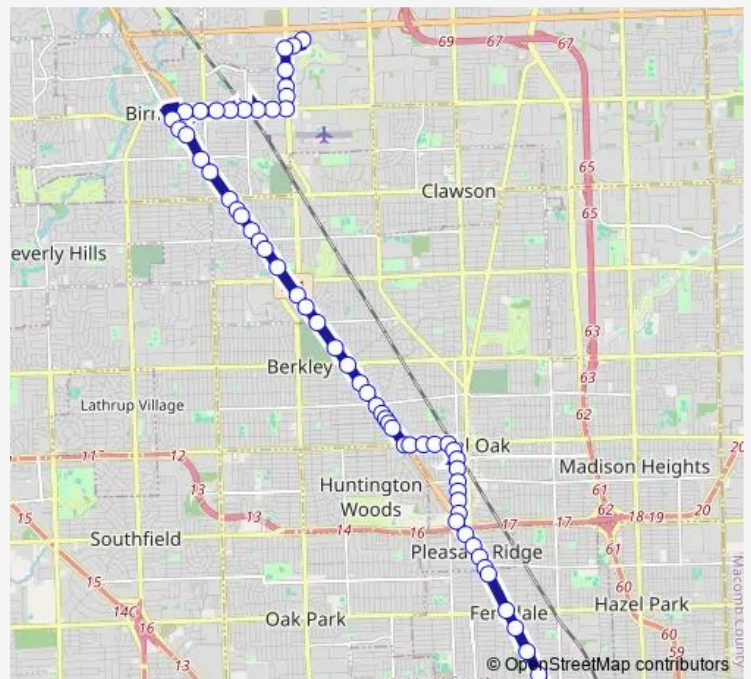

Woodward + I-696 Service Dr

S Washington @ Allenhurst

S Washington + Parent

S Washington + Hudson

S Washington + Lincoln

Royal OAK Transit Center N

11 Mile RD + N West St

11 Mile RD + N Maple

11 Mile RD + Maxwell Ave

11 Mile RD + Hilldale

Woodward + 11 Mile Rd

Route schedule

Jason Hargrove Transit Center BAY 8 — Somerset Collection

Monday	04:50-23:52
Tuesday	04:50-23:52
Wednesday	04:50-23:52
Thursday	04:50-23:52
Friday	04:50-23:52
Saturday	05:00-23:00
Sunday	06:57-22:49

Route info

Direction: Jason Hargrove Transit Center BAY 8

Stops: 63

Trip Duration: 0 hour 36 min

460 — Woodward Local

Woodward + Forestdale

Woodward + Oxford

Woodward + Vinsetta Cata

Thursday 05:02-23:03

Friday 05:02-23:03

Saturday 05:10-23:01

Sunday 05:49-23:30

Route info

Direction: Somerset Collection

Stops: 61

Trip Duration: 0 hour 33 min