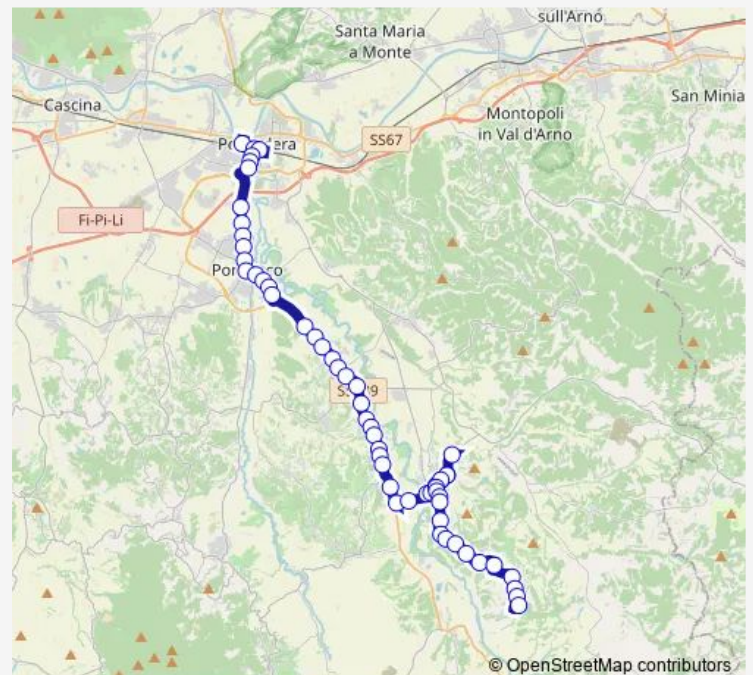

Fabbrica V.D.Chiesa

Route schedule

La Rosa Park — Montelopio

Monday	13:15
Tuesday	13:15
Wednesday	13:15
Thursday	13:15
Friday	13:15
Saturday	13:15
Sunday	—

Route info

Direction: La Rosa Park

Stops: 24

Trip Duration: 0 hour 26 min

Fabbrica

Fabbrica V.Di Mezzo 100

Montelopio

Direction

Fabbrica V.Veneto — Pontedera Autostazione

58 stops

[Open route schedule](#)

Fabbrica V.Veneto

Sunday —

Route info

Direction: Fabbrica V.Veneto

Stops: 58

Trip Duration: 1 hour 8 min

La Rosa V.Salaiola 33

La Rosa Park

La Rosa V.Volterrana Distributore