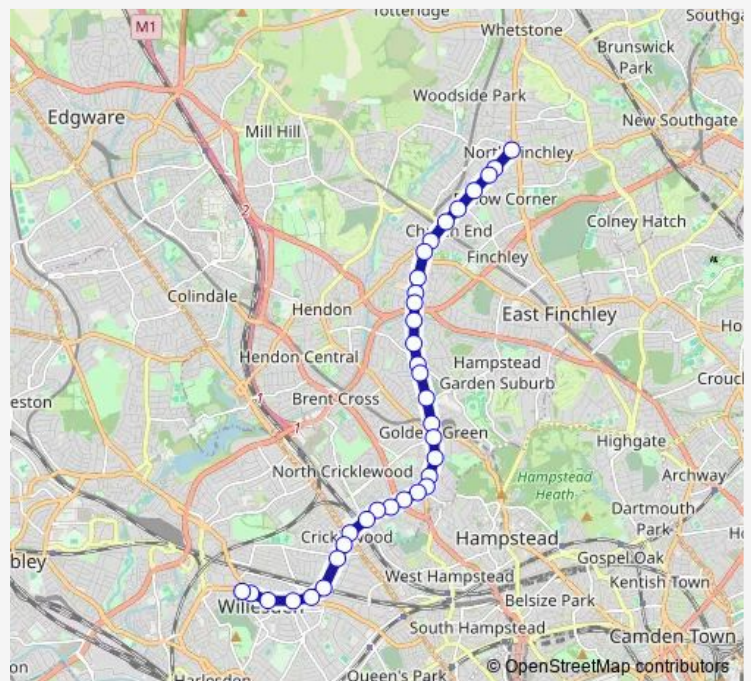

Bus 460 Willesden, Bus Garage - Cricklewood - Golders Green - Temple Fortune - North Finchley

[Go to website](#)

Direction

Pound Lane / Willesden Bus Garage — North Finchley Bus Station

35 stops

[Open route schedule](#)

Pound Lane / Willesden Bus Garage

Willesden Bus Garage

Villiers Road

Willesden Green Library

Willesden Lane

Willesden Green Station

Melrose Avenue

Sheldon Road

Cricklewood Broadway

Claremont Road Cricklewood

Dersingham Road

Hendon Way Child's Hill

Lyndale Avenue Child's Hill

Childs Hill / Finchley Road

Llanvanor Road

Dunstan Road Child's Hill

Golders Green / Finchley Road

Golders Green Station

Hoop Lane

Clifton Gardens (Nw11)

Route schedule

Pound Lane / Willesden Bus Garage — North Finchley Bus Station

Monday 00:10-23:55

Tuesday 00:10-23:55

Wednesday 00:10-23:55

Thursday 00:10-23:55

Friday 00:10-23:55

Saturday 00:10-23:55

Sunday 00:10-23:55

Route info

Direction: Pound Lane / Willesden Bus Garage

Stops: 35

Trip Duration: 0 hour 41 min

460 — Willesden, Bus Garage - Cricklewood - Golders Green - Temple Fortune - North Finchley