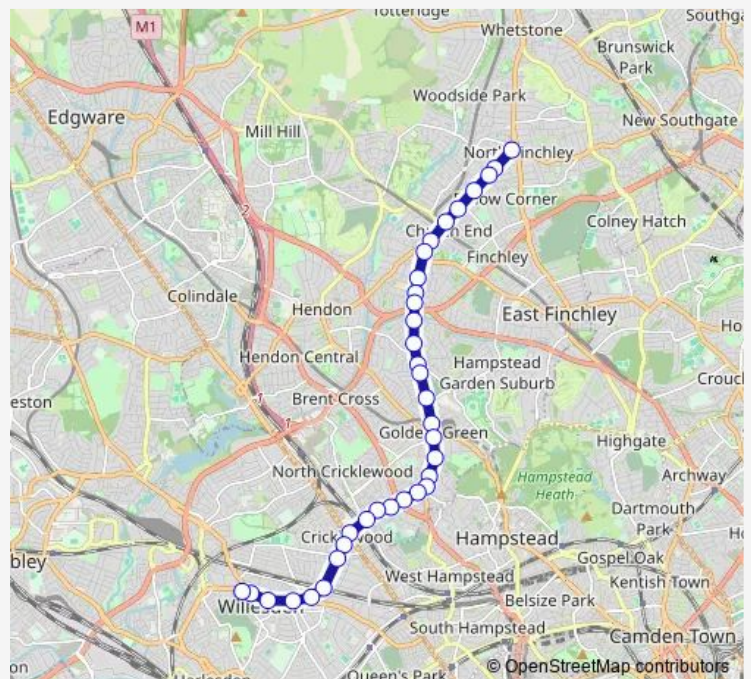

Wednesday 00:10-23:55

Thursday 00:10-23:55

Friday 00:10-23:55

Saturday 00:10-23:55

Sunday 00:10-23:55

Route info

Direction: Pound Lane / Willesden Bus Garage

Stops: 35

Trip Duration: 0 hour 44 min

460 — Willesden, Bus Garage - Cricklewood - Golders Green - Temple Fortune - North Finchley

Temple Fortune Lane

Childs Way

Henlys Corner / Addison Way

Henlys Corner

Allandale Avenue

Mountfield Road

East End Road Finchley

Hendon Lane

Dollis Park / Finchley Central

Finchley Central Station

Long Lane Finchley Central

Victoria Park (N3)

Granville Road West Finchley

Granville Road West Finchley

Victoria Park (N3)

Long Lane Finchley Central

Finchley Central Station

Hendon Lane

East End Road Finchley

Mountfield Road

Allandale Avenue