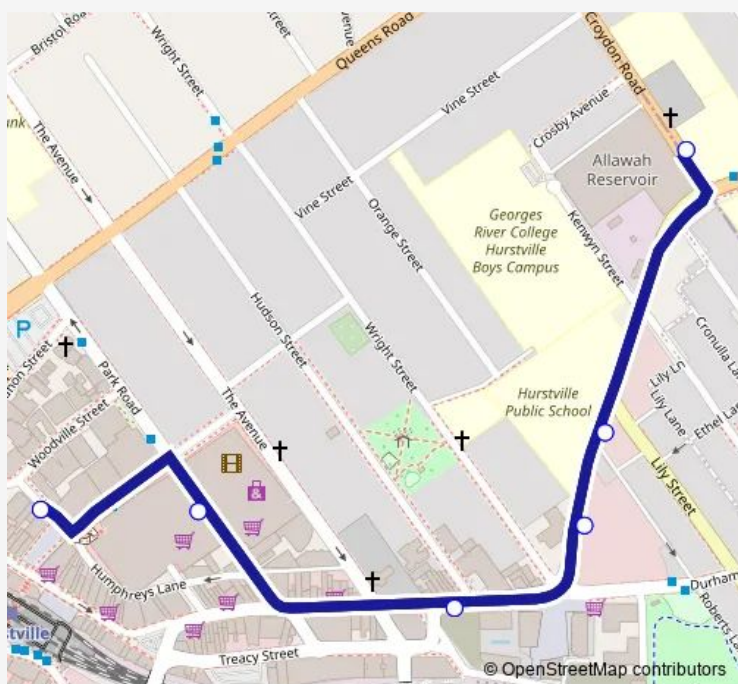

School Bus S361 Bethany College to Hurstville Station

[Go to website](#)

**Direction**

Bethany College, Croydon Rd — Hurstville Station, Crofts Av, Stand G

6 stops

[Open route schedule](#)

Bethany College, Croydon Rd

Forest Rd Opp Hurstville Public School

Forest Rd Before Durham St

Forest Rd Opp Hudson St

Westfield Hurstville, Park Rd

Hurstville Station, Crofts Av, Stand G

Route schedule

Bethany College, Croydon Rd — Hurstville Station, Crofts Av, Stand G

Monday	15:20
Tuesday	15:20
Wednesday	15:20
Thursday	15:20
Friday	15:20
Saturday	—
Sunday	—

Route info

Direction: Bethany College, Croydon Rd

Stops: 6

Trip Duration: 0 hour 7 min

S361 — Bethany College to Hurstville Station