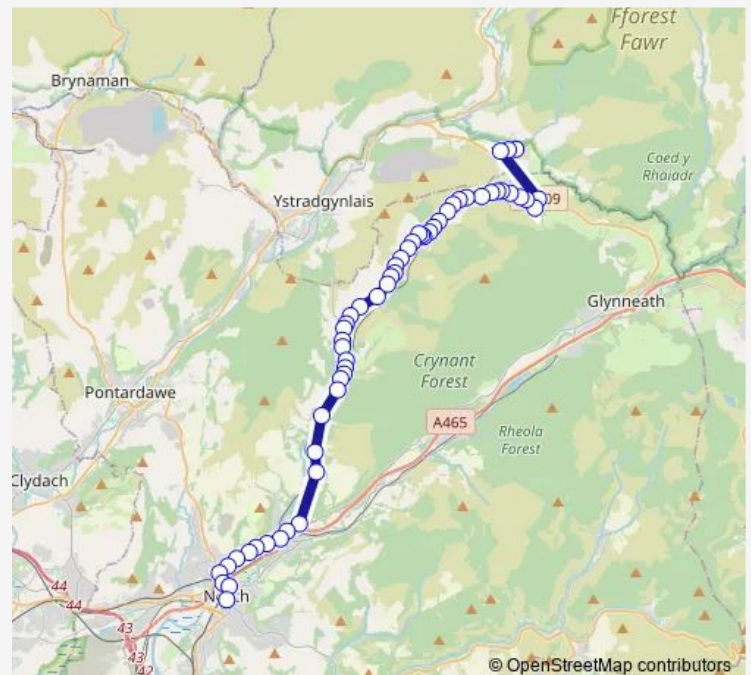

Thursday 06:55-18:45

Friday 06:55-18:45

Saturday 06:55-18:45

Sunday —

Route info

Direction: Moriah Chapel

Stops: 56

Trip Duration: 0 hour 54 min