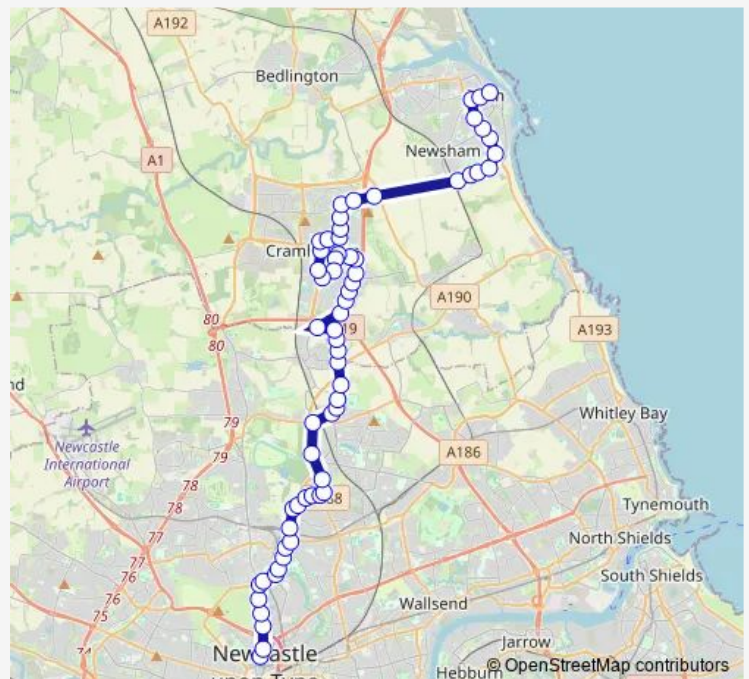

Blagdon Avenue

Shankhouse roundabout

Durham Road

Eastlea School

Tavistock Walk

Parkside

Parkside Glade

East West Link Road

Dudley Lane shops

Whitelea

Alexandra Park

Route schedule

Bus station — Haymarket Bus Station

Monday 05:33-21:49

Tuesday 05:33-21:49

Wednesday 05:33-21:49

Thursday 05:33-21:49

Friday 05:33-21:49

Saturday 05:59-21:49

Sunday 08:27-21:49

Route info

Direction: Bus station

Stops: 62

Trip Duration: 1 hour 1 min

Saturday 07:05-22:50

Sunday 09:35-22:50

Route info

Direction: Haymarket Bus Station

Stops: 63

Trip Duration: 1 hour 1 min

Burradon Road

Burradon Road - Fern Drive