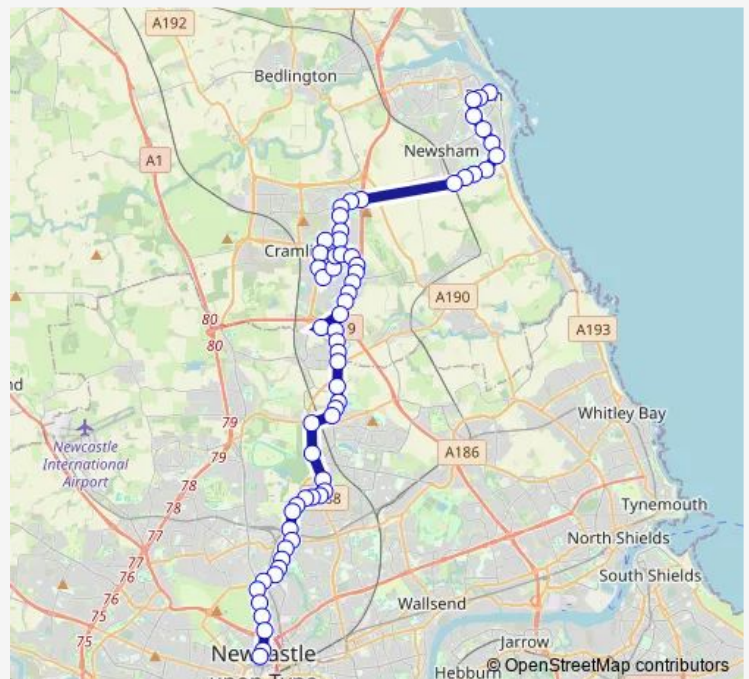

Durham Road

Eastlea School

Tavistock Walk

Parkside

Parkside Glade

East West Link Road

Dudley Lane shops

Whitelea

### Route schedule

Bus station — Haymarket Bus Station

Monday 05:33-21:49

Tuesday 05:33-21:49

Wednesday 05:33-21:49

Thursday 05:33-21:49

Friday 05:33-21:49

Saturday 05:59-21:49

### Route info

Direction: Bus station

Stops: 62

Trip Duration: 0 hour 56 min

X8 — Blyth - Newcastle

Hall Close Grange

Allensgreen

Cornhill Road

## Route info

Direction: Haymarket Bus Station

Stops: 63

Trip Duration: 1 hour 1 min

Burradon Road

Burradon Road - Fern Drive

Front Street - The Spinney

Front Street