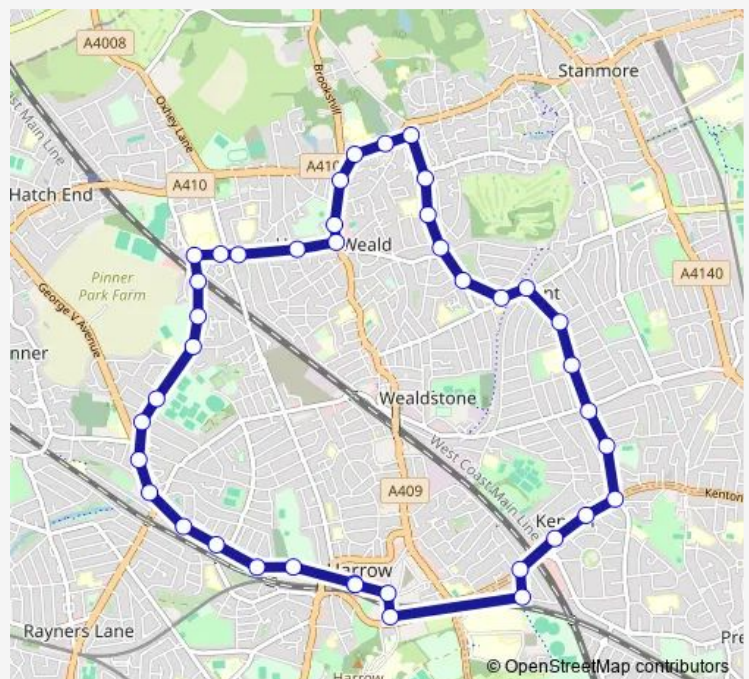

Bus H18 Harrow - Headstone Lane - Harrow Weald - Northwick Park Station - Harrow

[Go to website](#)

Direction

Harrow Bus Station — Harrow Bus Station

40 stops

[Open route schedule](#)

- Harrow Bus Station
- Neptune Road
- Oxford Road
- The Gardens / Harrow
- Durham Road (HA1)
- Station Road / North Harrow
- Southfield Park
- Priory Way
- Elmcroft Crescent
- Pinner Park Avenue Headstone
- Broadfields Sports Ground
- Headstone Lane Station
- Headstone Lane
- Courtenay Avenue
- Long Elmes / Boxtree Lane
- Stanhope Avenue
- Long Elmes Harrow Weald
- Harrow Weald Bus Garage
- Monro Gardens
- Brookshill
- All Saints Mews

Route schedule

Harrow Bus Station — Harrow Bus Station

Monday	05:30-23:30
Tuesday	05:30-23:30
Wednesday	05:30-23:30
Thursday	05:30-23:30
Friday	05:30-23:30
Saturday	05:30-23:30
Sunday	06:30-23:30

Route info

Direction: Harrow Bus Station

Stops: 40

Trip Duration: 0 hour 51 min

H18 — Harrow - Headstone Lane - Harrow Weald - Northwick Park Station - Harrow

Brockhurst Corner

Gordon Avenue (HA7)

Laurel Park

College Hill Road

Fisher Road

Belmont Health Centre

Belmont Circle

Clifton Avenue (HA7)

Queens Avenue (HA7)

Kenton Library

Hunters Grove (HA3)

Woodcock Hill / Kenton Lane